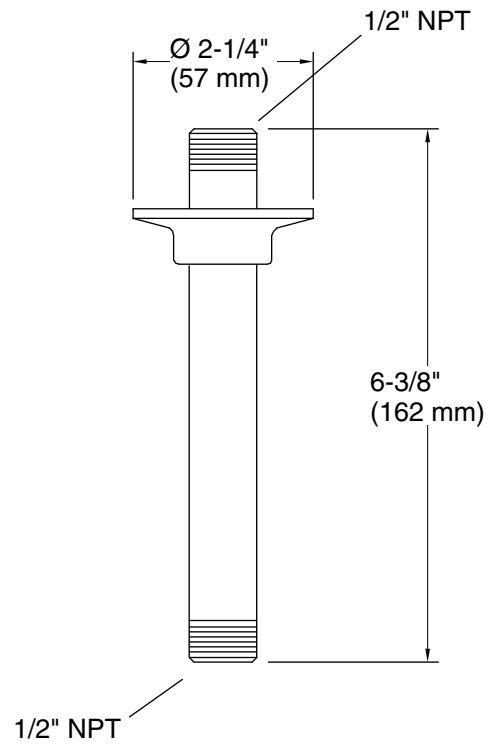

## Features

- 1/2" NPT connection.
- For use with overhead rainheads.
- 6" (152 mm) shower arm.

## Technical Information

All product dimensions are nominal.