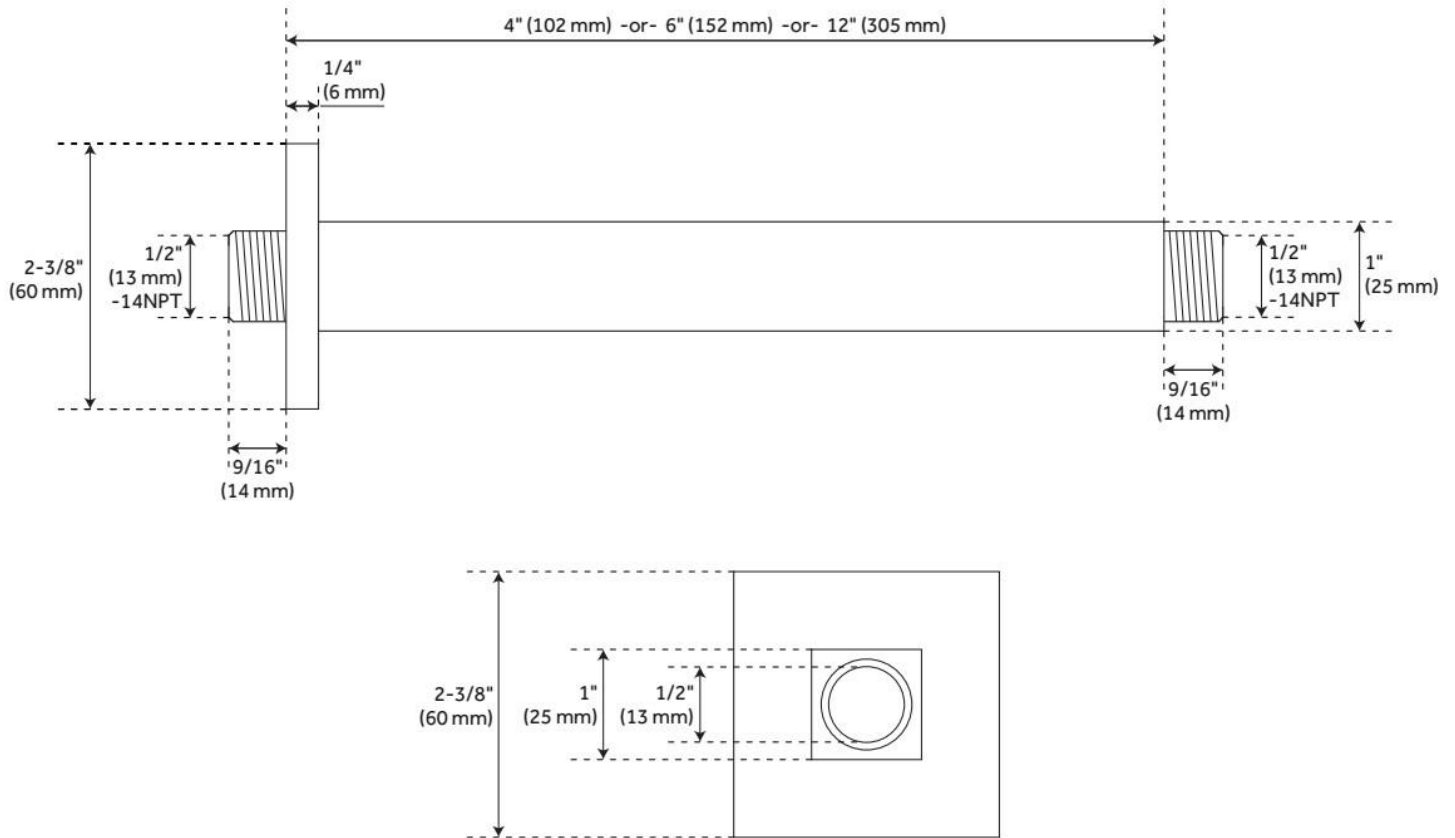

# SQUARE CEILING-MOUNT SHOWER ARM

SKU: 948959

Code: SHRSC40S, SHRSC120S, SHRSC60S

## FEATURES

Material: Brass

Connection Type: 1/2" NPT

ASME A112.18.1/CSA B125.1, LISTED ID: SHRSC40S, SHRSC120S\*\*

# SQUARE CEILING-MOUNT SHOWER ARM

SKU: 948959

Code: SHRSC40S, SHRSC120S, SHRSC60S

REVISED 6/10/2024