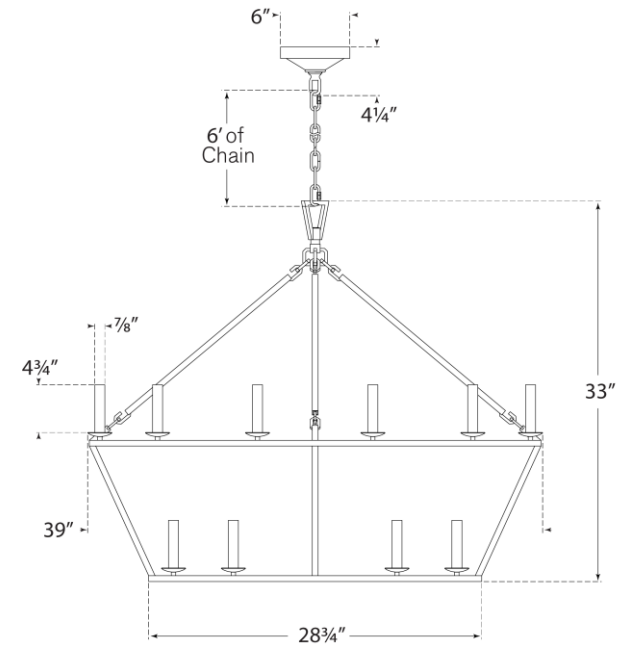

SPEC SHEET

Darlana Large Two-Tiered Ring Chandelier

Item # CHC 5179AI

Designer: E. F. Chapman

Height: 33"

Width: 40"

Canopy: 6" Round

Finishes: AI, GI, PN

Socket: 20 - E12 Candelabra

Wattage: 20 - 40 C

©EFC DESIGNS

CHC5179