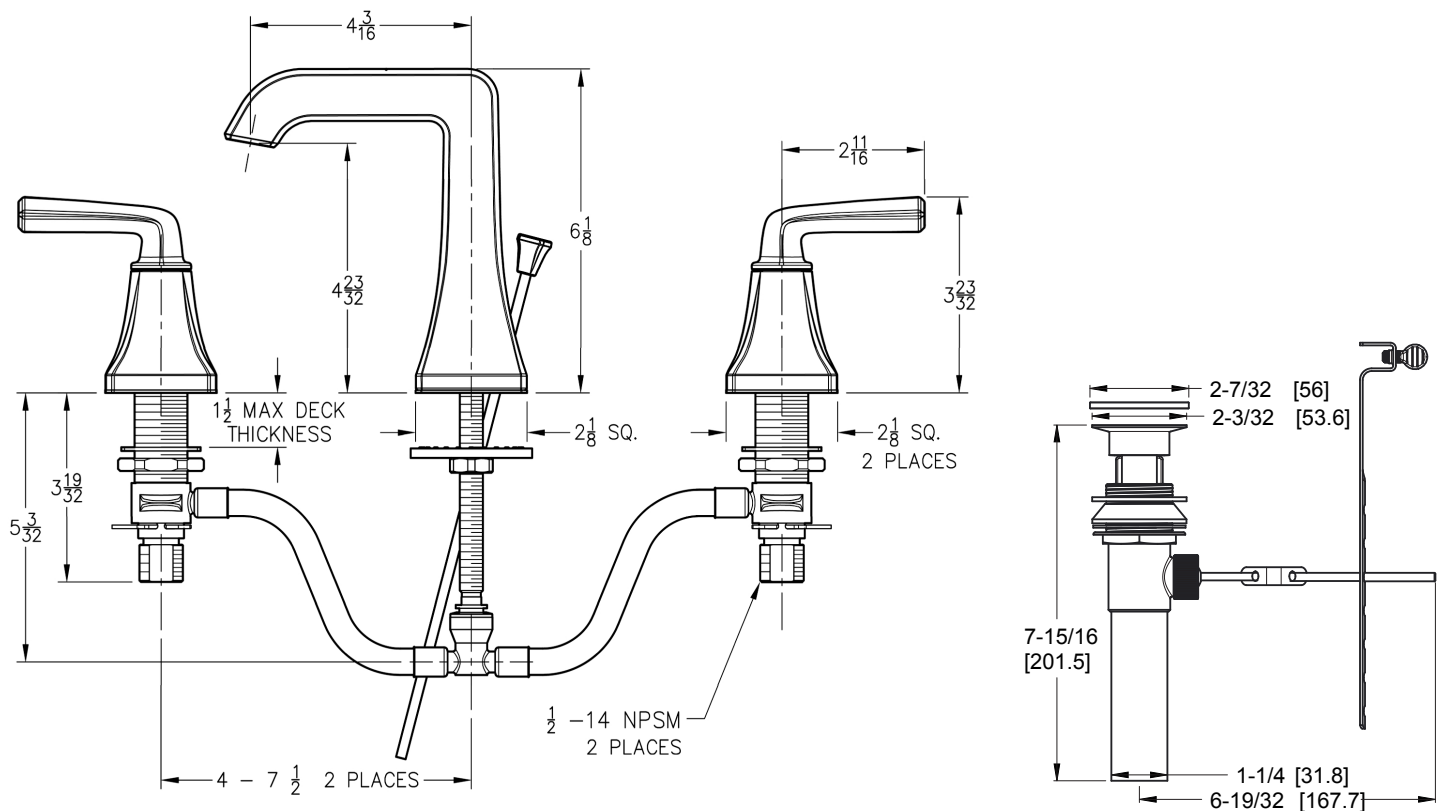

Park Avenue™ 8"-15" Widespread Faucet

- LG49-FE0BG Finish(BG)
- LG49-FE0C Finish(C)
- LG49-FE0D Finish(D)
- LG49-FE0K Finish(K)
- LG49-FE0Y Finish(Y)

- Lever Handles
- 3-Hole Installation
- Pforever Seal

Specifications

Features

- 1.2 GPM Flow Rate
- Quick Connect Installation
- Lever Handles
- 3-Hole Installation
- Metal Pop-Up
- 8"-15" Variable Installation
- Pforever Seal Ceramic Disc Valve
- Pforever Warranty®

Code Compliance

Pfister products are designed and manufactured in compliance with the following standards and codes:

- IAPMO Certified
- CSA B125 Certified
- ASME A112.18.1
- NSF 61/9 Annex G (Low lead)
- Cal Green Compliant
- CEC Compliant
- EPA WaterSense Certification 1.2 gpm, 4.5 L/Min
- ADA Compliant-ANSI A117.1 (Lever handles only)

Dimensions

Metal Pop-Up

Ø1 Min to Ø1-1/2 Max. Deck Hole Openings