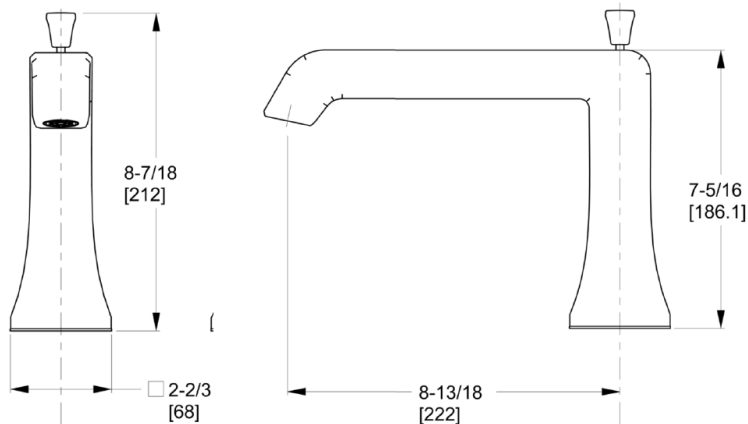

- LG6-4FEBG Finish(BG)
- LG6-4FEC Finish(C)
- LG6-4FED Finish(D)
- LG6-4FEK Finish(K)
- LG6-4FEY Finish(Y)

- Lever Handles
- 4-Hole Installation
- Trim Only, Valve Not Included

Specifications

Features

- 1.8 GPM Flow Rate (Handheld)
- Coordinates with Matching Hand Shower
- Handheld Shower Included
- Solid Brass Construction
- Metal Lever Handles
- 4-Hole Installation
- Pforever Warranty®

Dimensions

Ø1 Min to Ø1-1/2 Max. Deck Hole Openings