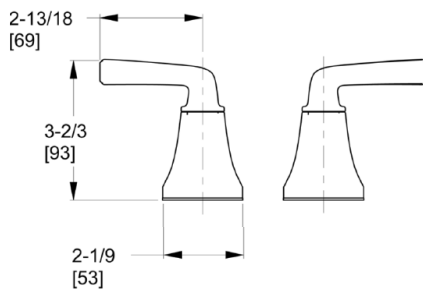

- LG6-4FEBG Finish(BG)
- LG6-4FEC Finish(C)
- LG6-4FED Finish(D)
- LG6-4FEK Finish(K)
- LG6-4FEY Finish(Y)

- Lever Handles
- 4-Hole Installation
- Trim Only, Valve Not Included

Specifications

Features

- 1.8 GPM Flow Rate (Handheld)
- Coordinates with Matching Hand Shower
- Handheld Shower Included
- Solid Brass Construction
- Metal Lever Handles
- 4-Hole Installation
- Pforever Warranty®

Dimensions

Ø1 Min to Ø1-1/2 Max. Deck Hole Openings