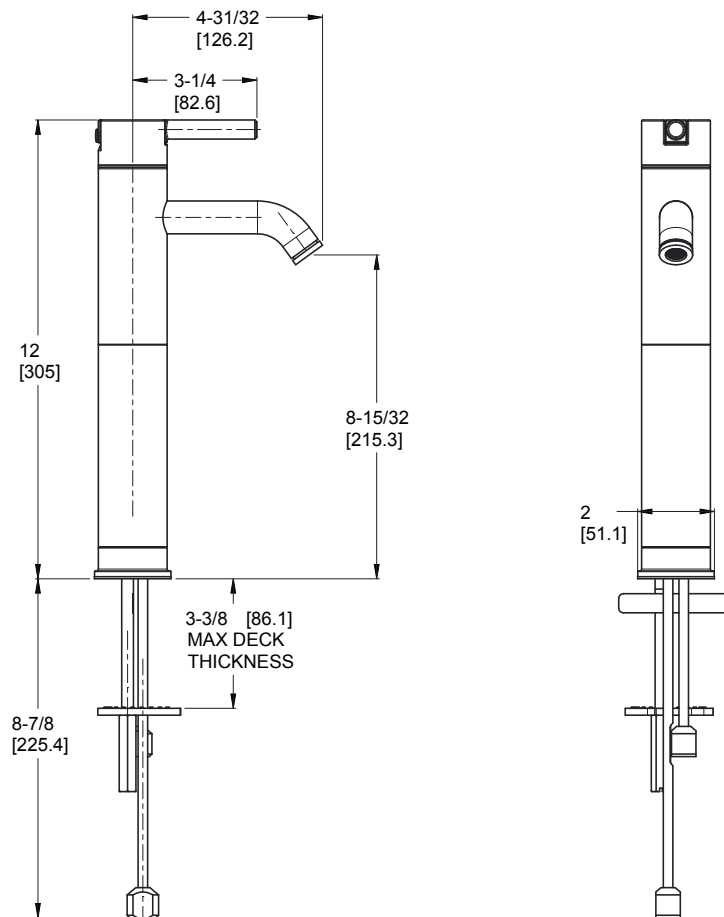

Contempra™ Single Control Faucet

- LG40-NBG00 Finish(BG)
- LG40-NC00 Finish(C)
- LG40-NK00 Finish(K)

Specifications

- Single Control
- Pforever Seal

Features

- 1.2 GPM Flow Rate
- All Metal Construction
- Mounting Hardware Included
- Pforever Seal Ceramic Disc Valve
- Pforever Warranty®

Dimensions

Ø1 Min to Ø1-1/2 Max. Deck Hole Openings