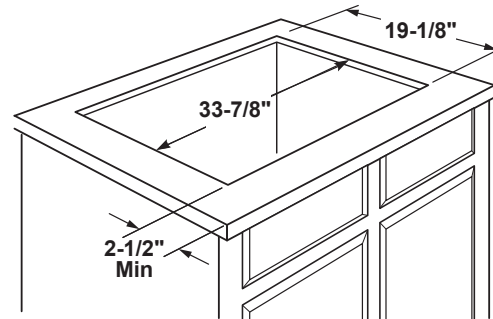

JGP3036DL/SL

GE® 36" Built-In Gas Cooktop

DIMENSIONS AND INSTALLATION INFORMATION

AGA REQUIREMENT: All gas cooktop models require 7/16" free area below cooktop height to combustible material. Requires 18" minimum from countertop to adjacent overhead cabinets.

NOTE: If installing with a GE Profile™ Telescopic Downdraft System, consult both cooktop and downdraft installation instructions packed with product before installing. Cooktop gas/electric supply may need to be re-routed to install downdraft.

ELECTRICAL RATING: 120V, 60Hz, 5A

INSTALLATION WITH SINGLE WALL OVEN INFORMATION:

30" Gas Cooktops are approved for use over select GE 27" and 30" Wall Ovens and Warming Drawers. 30" and 36" Gas cooktops are approved for use over select 30" Wall Ovens and Warming Drawers. Refer to cooktop and wall oven/warming drawer installation instructions packed with product for current dimensional data.

INSTALLATION INFORMATION: Before installing, consult installation instructions, packed with product, for current dimensional data.