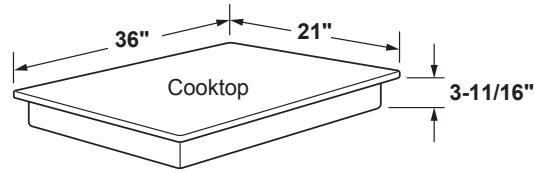

JGP3036DL/SL

GE® 36" Built-In Gas Cooktop

DIMENSIONS AND INSTALLATION INFORMATION

AGA REQUIREMENT: All gas cooktop models require 7/16" free area below cooktop height to combustible material. Requires 18" minimum from countertop to adjacent overhead cabinets.

NOTE: If installing with a GE Profile™ Telescopic Downdraft System, consult both cooktop and downdraft installation instructions packed with product before installing. Cooktop gas/electric supply may need to be re-routed to install downdraft.

ELECTRICAL RATING: 120V, 60Hz, 5A

INSTALLATION WITH SINGLE WALL OVEN INFORMATION:

30" Gas Cooktops are approved for use over select GE 27" and 30" Wall Ovens and Warming Drawers. 30" and 36" Gas cooktops are approved for use over select 30" Wall Ovens and Warming Drawers. Refer to cooktop and wall oven/warming drawer installation instructions packed with product for current dimensional data.

INSTALLATION INFORMATION: Before installing, consult installation instructions, packed with product, for current dimensional data.