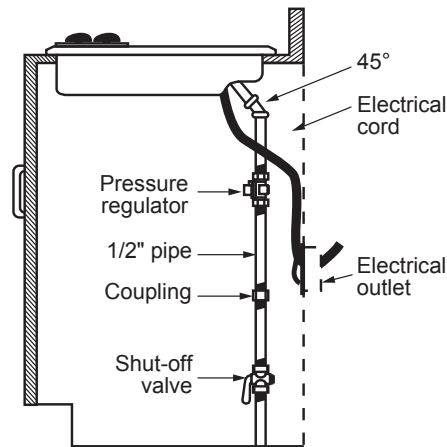

NOTE: If installing with a GE Profile™ Telescopic Downdraft System, consult both cooktop and downdraft installation instructions packed with product before installing. Cooktop gas/electric supply may need to be re-routed to install downdraft.

ELECTRICAL RATING: 120V, 60Hz, 5A

INSTALLATION WITH SINGLE WALL OVEN INFORMATION:

30" Gas Cooktops are approved for use over select GE 27" and 30" Wall Ovens and Warming Drawers. 30" and 36" Gas cooktops are approved for use over select 30" Wall Ovens and Warming Drawers. Refer to cooktop and wall oven/warming drawer installation instructions packed with product for current dimensional data.

INSTALLATION INFORMATION: Before installing, consult installation instructions, packed with product, for current dimensional data.

Gas Connection

Dimension and installation information are shown in inches.
*Allow 5-3/4" depth at rear for electrical and gas connections