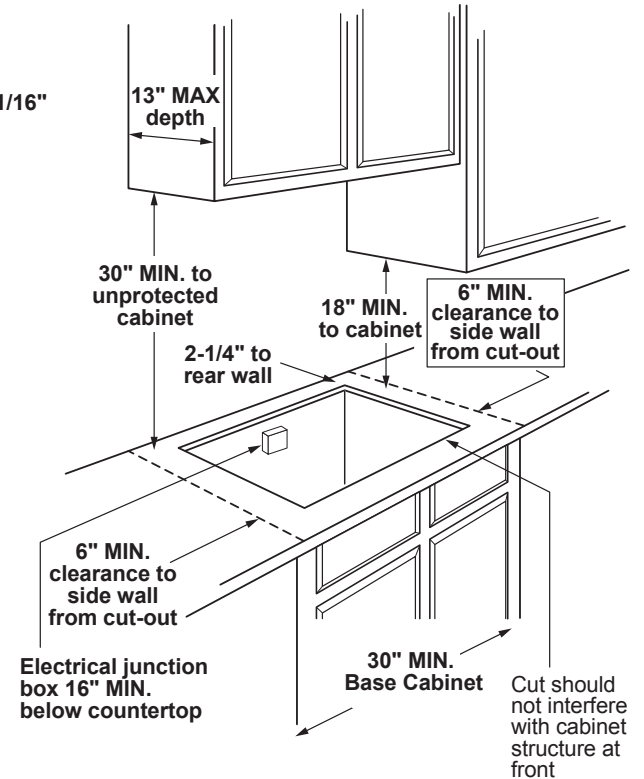

ELECTRICAL RATING: 120V, 60Hz, 5A

INSTALLATION WITH SINGLE WALL OVEN INFORMATION:

30" Gas Cooktops are approved for use over select GE 27" and 30" Wall Ovens and Warming Drawers. 30" and 36" Gas cooktops are approved for use over select 30" Wall Ovens and Warming Drawers. Refer to cooktop and wall oven/warming drawer installation instructions packed with product for current dimensional data.

INSTALLATION INFORMATION: Before installing, consult installation instructions, packed with product, for current dimensional data.

Gas Connection

Dimension and installation information are shown in inches.
*Allow 5-3/4" depth at rear for electrical and gas connections