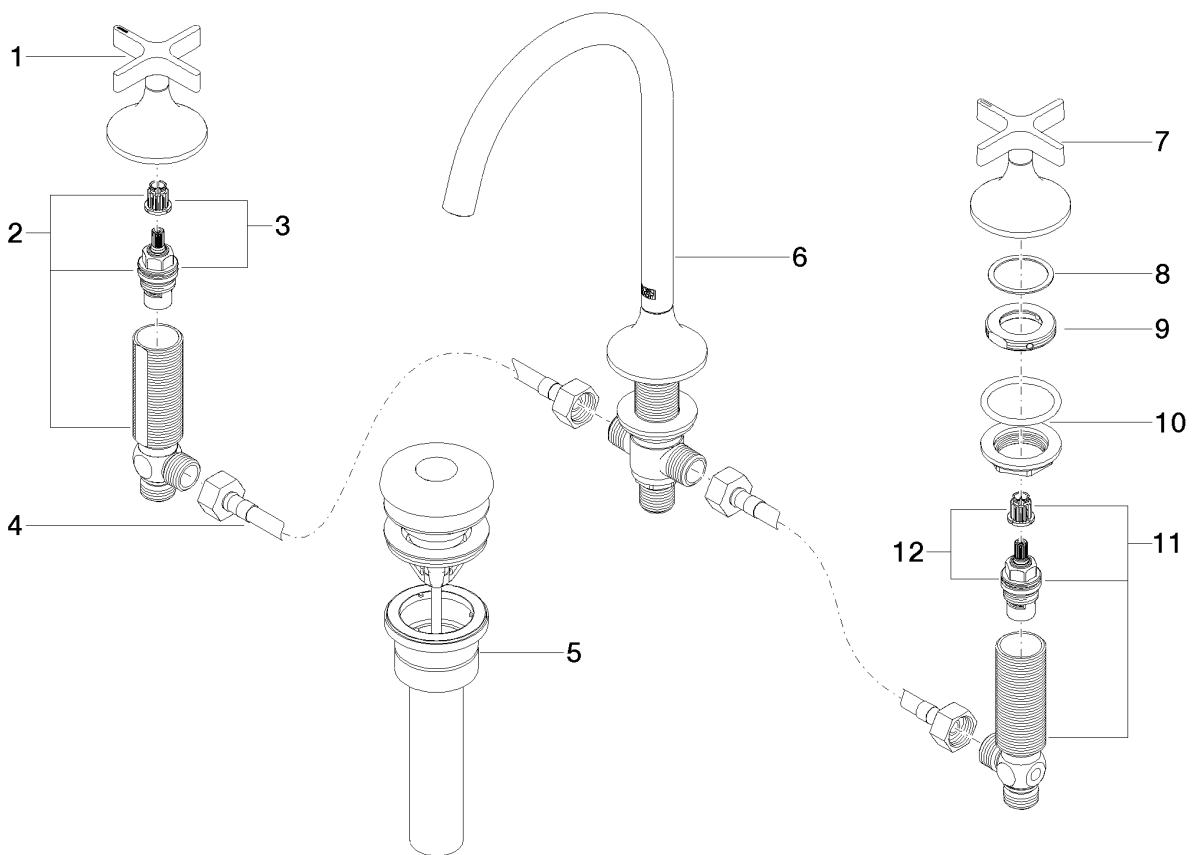

Washbasin - VAIA

VAIA Three-hole basin mixer with pop-up waste - Brushed Dark Platinum

Article number: 20 713 809-99 0010

Washbasin - VAIA

VAIA Three-hole basin mixer with pop-up waste - Brushed Dark Platinum

Article number: 20 713 809-99 0010

Spare parts list

| Position | Quantity used | Item Number | Spare part | Delivery time (Working days) |
|----------|---------------|--------------------|--|---------------------------------|
| 1 | 1 | 90 20 80 011 00-99 | handle (hot) | 50 |
| 2 | 1 | 04 17 11 055 51 90 | side panel | 2 |
| 3 | 1 | 90 90 03 151 00 90 | top | 2 |
| 4 | 1 | 04 30 04 096 00 90 | hose | 2 |
| 5 | 1 | 10 125 970-99 0010 | Basin Waste 1 1/4" - Brushed Dark Platinum | 50 |
| 6 | 1 | 13 716 809-99 0010 | VAIA Deck-mounted basin spout without pop-up waste - Brushed Dark Platinum | 50 |
| 7 | 1 | 90 20 80 010 00-99 | handle (cold) | 50 |
| 8 | 2 | 09 28 10 003 90 | ring | 2 |
| 9 | 2 | 09 24 01 028 90 | ring | 2 |
| 10 | 2 | 04 23 10 032 46 90 | fixing set | 2 |
| 11 | 1 | 04 17 11 055 50 90 | side panel | 2 |
| 12 | 1 | 90 90 03 150 00 90 | top | 2 |