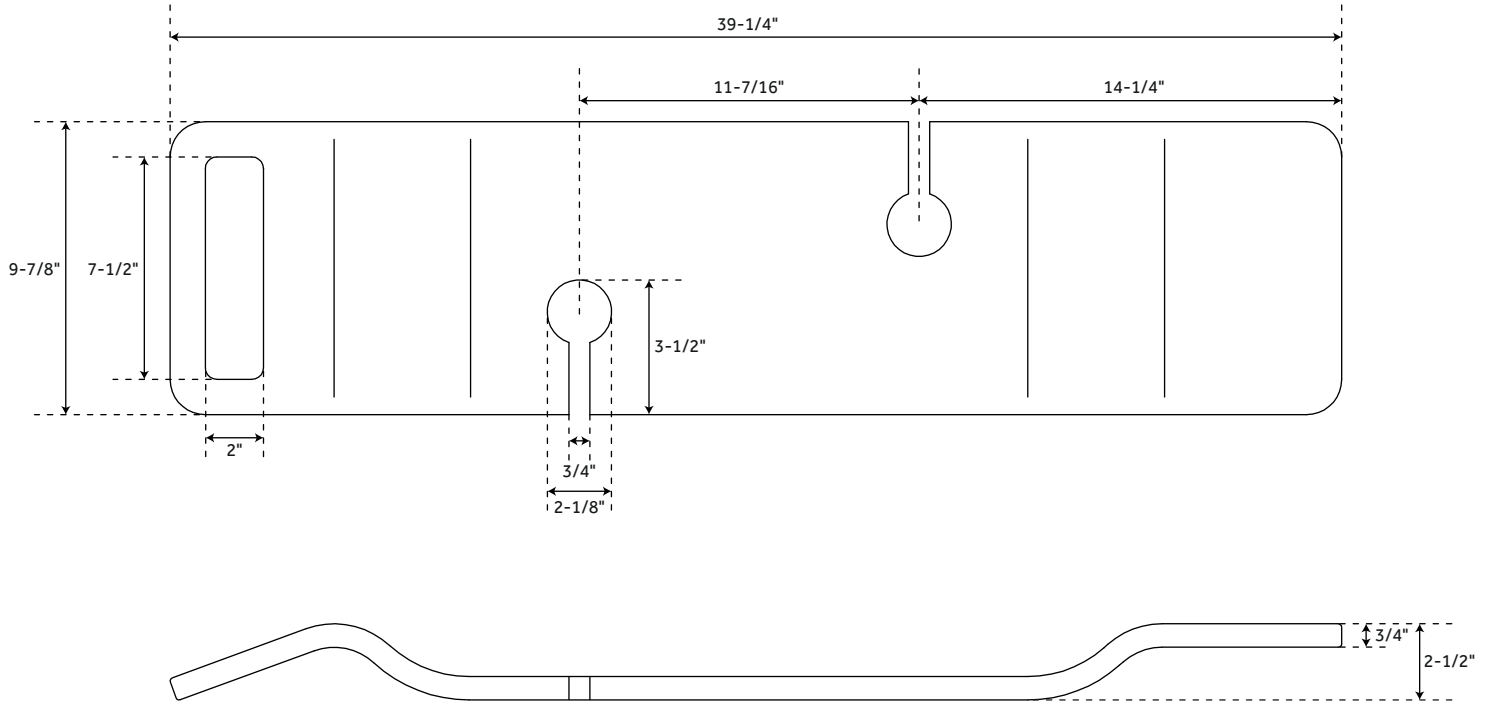

## TUB TRAY

SKU: 948230

### FEATURES

Installation Type: Tub Mount  
Material: Wood  
Length: 39-1/4"  
Width: 9-7/8"  
Height: 2-1/2"  
Assembly Required: No