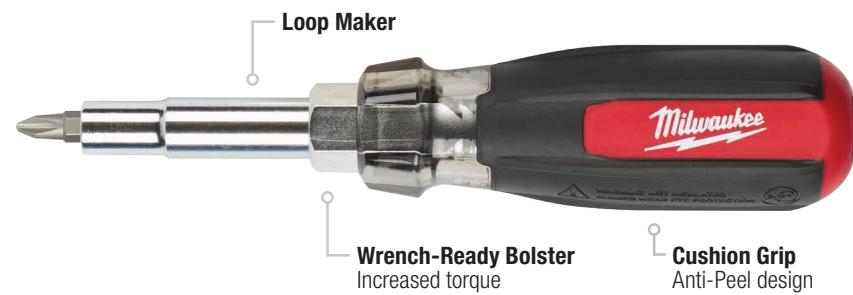

### 11in1

Comfortable Tri-Lobe Handle

Model #	Description	Nut Drivers	Bit Types
48-22-2760	11in1 Multi-Bit Driver w/ ECX™	1/4", 5/16", 3/8"	P#1, P#2, SL 3/16", SL 1/4", SQ#1, SQ#2, ECX™#1, ECX™#2
48-22-2761	11in1 Multi-Bit Driver w/ TORX®	1/4", 5/16", 3/8"	P#1, P#2, SL 3/16", SL 1/4", SQ#1, SQ#2, T10, T15

## 13 IN 1 CUSHION-GRIP SCREWDRIVERS

### 13in1

ECX™ Bit

Schrader® Valve Core Remover

Model #	Description	Nut Drivers	Bit Types
48-22-2880	13in1 Cushion-Grip Screwdriver with ECX™ Bit	1/4", 5/16", 3/8", 1/2"	P#1, P#2, SL 3/16", SL1/4", SQ#1, SQ#2, ECX™#1, ECX™#2
48-22-2881	13in1 Cushion-Grip Screwdriver with Schrader® Bit	1/4", 5/16", 3/8", 1/2"	P#1, P#2, SL 3/16", SL1/4", SQ#1, SQ#2, Std Schrader®, Large Schrader®

### HIGH-LEVERAGE HANDLE. MAGNETIC TIP.

Also Available:

Bottle Opener  
48-22-2700

Comfortable Tri-Lobe Handle

Model #	Description	Bit Types
48-22-2702	2 Pc Demolition Screwdriver Set	P#2, SL 5/16"
48-22-2706	6 Pc Screwdriver Set	P#1, P#2, SL 3/16", SL 1/4", SL 5/16"
48-22-2708	8 Pc Screwdriver Set w/ ECX™	P#1, P#2, SL 3/16", SL 1/4", SL 5/16", ECX™#1, ECX™#2
48-22-2710	10 Pc Screwdriver Set	P#1, P#2, SL 3/16", SL 1/4", SL 5/16", SQ#1, SQ#2
48-22-2718	8 Pc Screwdriver Set w/ Square	P#1, P#2, SL 3/16", SL 1/4", SL 5/16", SQ#1, SQ#2
48-22-2700	Bottle Opener	