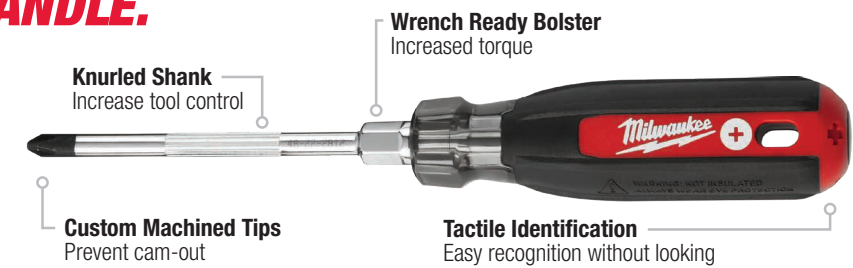

CUSHION-GRIP SCREWDRIVERS

MOST DURABLE HANDLE. PRECISION TIP.

Model #	Description	Model #	Description	Model #	Description
48-22-2811	#1 Phillips (3")	48-22-2821	1/4" Slotted (4")	48-22-2841	#1 ECX™ (4")
48-22-2812	#2 Phillips (4")	48-22-2822	5/16" Slotted (6")	48-22-2842	#2 ECX™ (4")
48-22-2813	#3 Phillips (6")	48-22-2824	3/8" Slotted (8")	48-22-2851	#1 Square (3")
48-22-2814	#2 Phillips (10")	48-22-2831	3/16" Cabinet (3")	48-22-2852	#2 Square (4")
48-22-2815	#2 Phillips (6")	48-22-2832	3/16" Cabinet (6")	48-22-2853	#3 Square (6")
	Cushion-Grip Demolition Screwdriver	48-22-2833	3/16" Cabinet (8")	48-22-2884	4 Pc Set
		48-22-2834	1/4" Cabinet (10")	48-22-2886	6 Pc Set