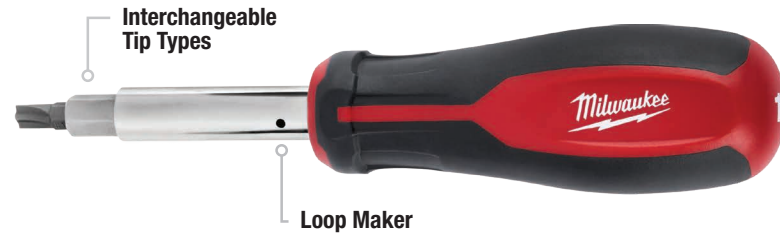

## 11 IN 1 MULTI-BIT DRIVERS

### 11in1

Comfortable Tri-Lobe Handle

Model #	Description	Nut Drivers	Bit Types
48-22-2760	11in1 Multi-Bit Driver w/ ECX™	1/4", 5/16", 3/8"	P#1, P#2, SL 3/16", SL 1/4", SQ#1, SQ#2, ECX™#1, ECX™#2
48-22-2761	11in1 Multi-Bit Driver w/ TORX®	1/4", 5/16", 3/8"	P#1, P#2, SL 3/16", SL 1/4", SQ#1, SQ#2, T10, T15

### 13in1

ECX™ Bit

Schrader® Valve Core Remover

Model #	Description	Nut Drivers	Bit Types
48-22-2880	13in1 Cushion-Grip Screwdriver with ECX™ Bit	1/4", 5/16", 3/8", 1/2"	P#1, P#2, SL 3/16", SL1/4", SQ#1, SQ#2, ECX™#1, ECX™#2
48-22-2881	13in1 Cushion-Grip Screwdriver with Schrader® Bit	1/4", 5/16", 3/8", 1/2"	P#1, P#2, SL 3/16", SL1/4", SQ#1, SQ#2, Std Schrader®, Large Schrader®

### HIGH-LEVERAGE HANDLE. MAGNETIC TIP.

Also Available:

Bottle Opener  
48-22-2700

Comfortable Tri-Lobe Handle

Model #	Description	Bit Types
48-22-2702	2 Pc Demolition Screwdriver Set	P#2, SL 5/16"
48-22-2706	6 Pc Screwdriver Set	P#1, P#2, SL 3/16", SL 1/4", SL 5/16"
48-22-2708	8 Pc Screwdriver Set w/ ECX™	P#1, P#2, SL 3/16", SL 1/4", SL 5/16", ECX™#1, ECX™#2
48-22-2710	10 Pc Screwdriver Set	P#1, P#2, SL 3/16", SL 1/4", SL 5/16", SQ#1, SQ#2
48-22-2718	8 Pc Screwdriver Set w/ Square	P#1, P#2, SL 3/16", SL 1/4", SL 5/16", SQ#1, SQ#2
48-22-2700	Bottle Opener	