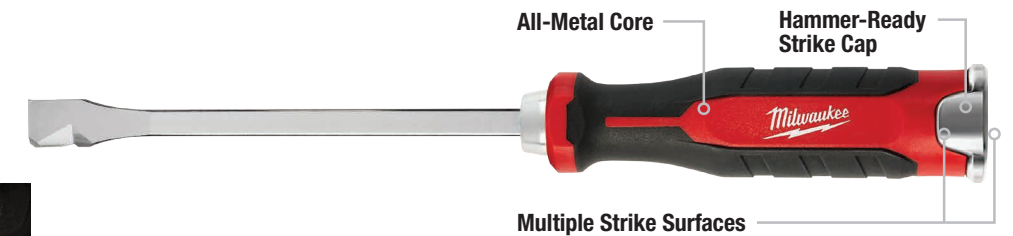

DEMO DRIVER

Model #	Description
48-22-2860	Demo Driver
48-22-2823	Slotted 5/16" 6" Cushion-Grip Demolition Screwdriver
48-22-2825	Slotted 3/8" 8" Cushion-Grip Demolition Screwdriver