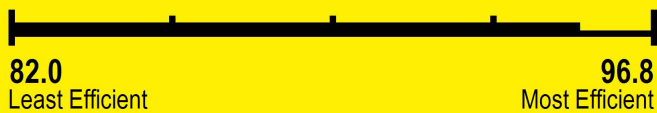

U.S. Government

Federal law prohibits removal of this label before consumer purchase.

ENERGYGUIDE

Boiler
Water
Natural Gas, Propane Gas

WEIL-MCLAIN
Model EVG 155

Efficiency Rating (AFUE)*

95.1

Range of Similar Models
* Annual Fuel Utilization Efficiency