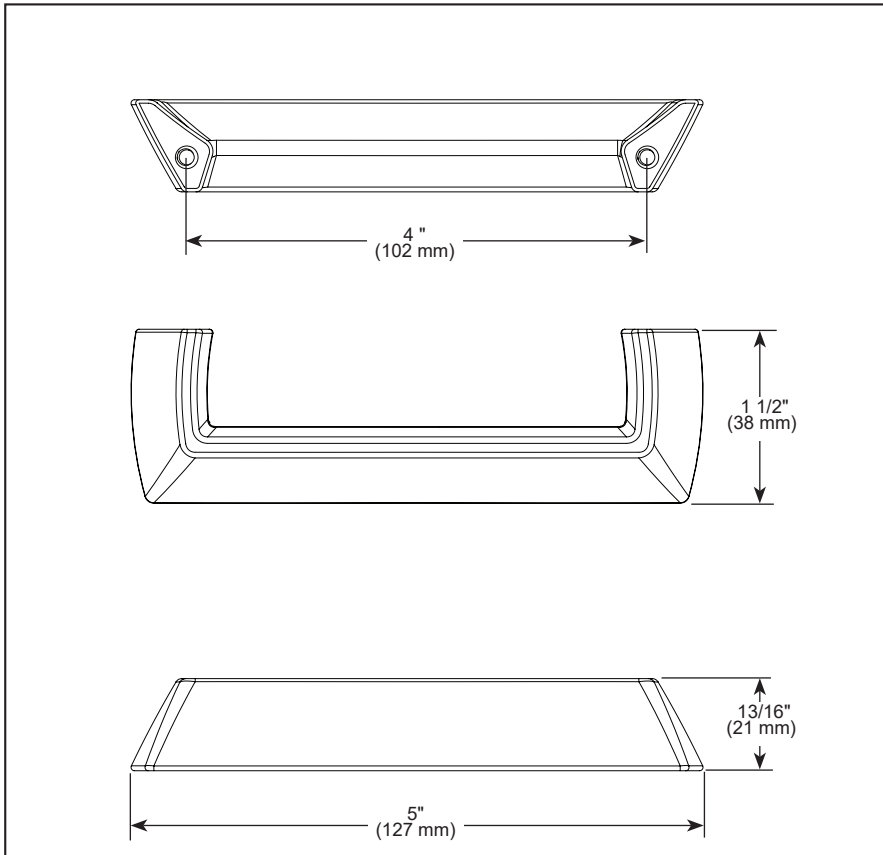

BRIZO®

ACCESSORIES

- Vettis® Bath Collection
- Drawer Pull

STANDARD SPECIFICATIONS:

- Mounting hardware (8-32 UNC screws) included with product
- All metal construction
- Finishes match full Vettis® suite

WARRANTY

- Parts and Finish – Lifetime limited warranty; or for commercial purchasers, 10 years for multi-family residential (apartments and condominiums) and 5 years for all other commercial uses, in each case from the date the product is received by the original purchaser or their authorized representative (installation contractor, etc)
- Please go to www.brizo.com for the complete details of our limited warranty.

▲ Designate proper finish suffix