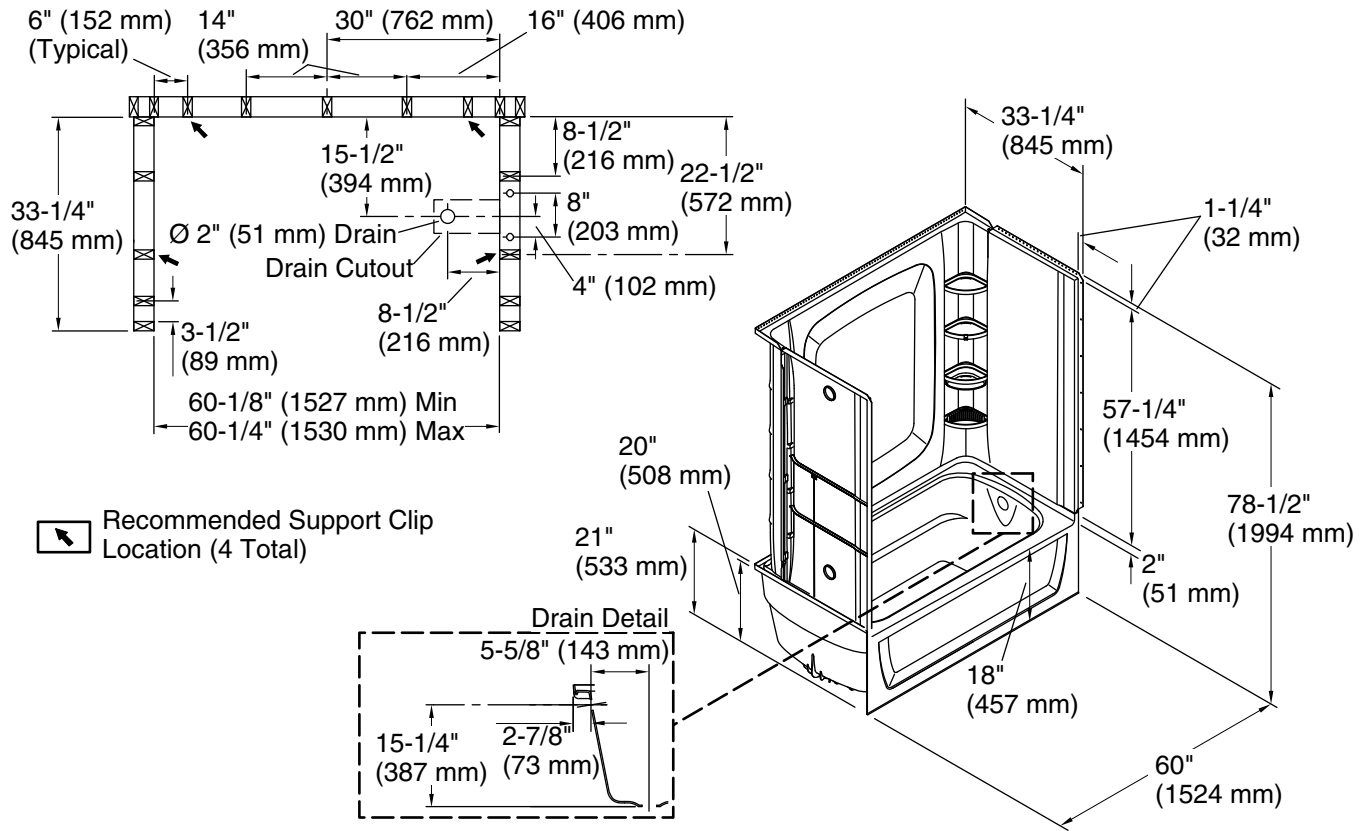

STORE+®

60" x 32" Vikrell® bath/shower, right drain
71420120

Features

- Tongue-and-groove modular design allows for easy installation during any phase of construction
- Includes four rimmed shelves, two caddies, two hooks, and two soap dishes with towel bar
- Dishwasher-safe shelves and bins snap into place; no tools required
- Holds up to 30 bottles
- Easy-to-clean, durable high-gloss finish
- Innovative Dry-Block™ seal and channeled water containment system form watertight seams

Included Components

- 71121120 60" x 32" Vikrell® bath, right drain
- 71424100 60" x 32" Vikrell® bath/shower wall set

Codes/Standards

- CSA B45.5/IAPMO Z124
- ASTM E162
- ASTM E662
- HUD, UM Bulletin 73
- IAPMO Certification

9-30-2024 21:37 - US/CA

Technical Information

All product dimensions are nominal.

Drain location:	Right
Basin area, bottom:	42" x 20" (1067 mm x 508 mm)
Basin area, top:	54" x 26" (1372 mm x 660 mm)
Weight:	128 lbs (58.1 kg)
Water depth:	13-3/4" (349 mm)
Water capacity:	55 gal (208.2 L)
Minimum flat for door:	3" (76 mm)
Maximum door height:	59" (1499 mm)
Maximum door width:	57-11/16" (1465 mm)