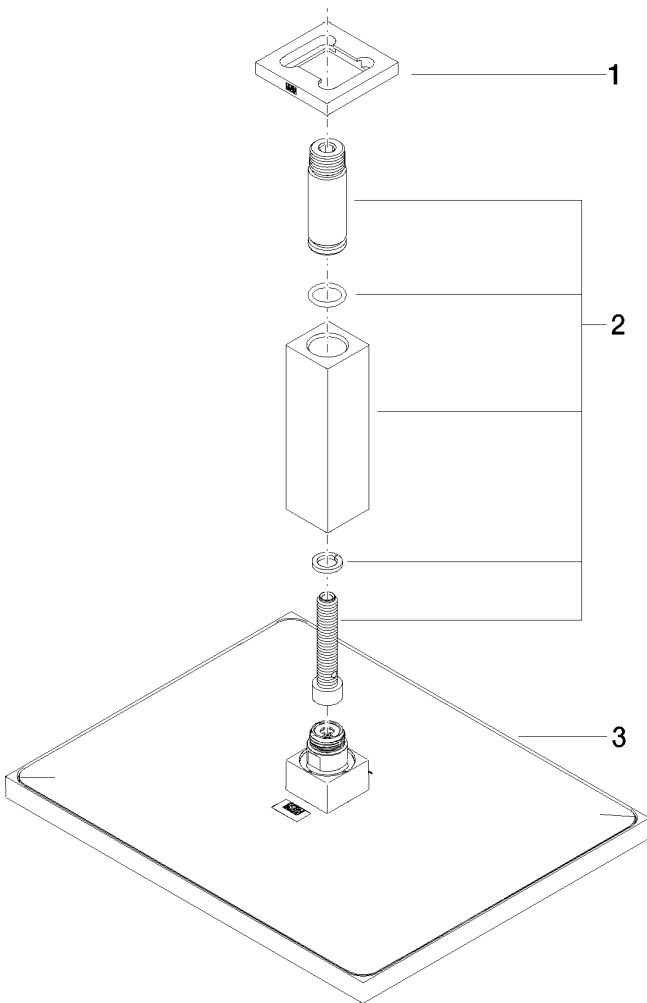

Shower -
Rain shower with ceiling fixing 300 x 240 mm
Article number: 28 775 980-00 0010

Spare parts list

Position	Quantity used	Item Number	Spare part	Delivery time
1	1	09 27 98 017-00	rosette	10
2	1	90 11 10 092 00-00	connection	10
3	1	04 12 05 063 10-00	shower	10

Shower -

Rain shower with ceiling fixing 300 x 240 mm

Article number: 28 775 980-00 0010