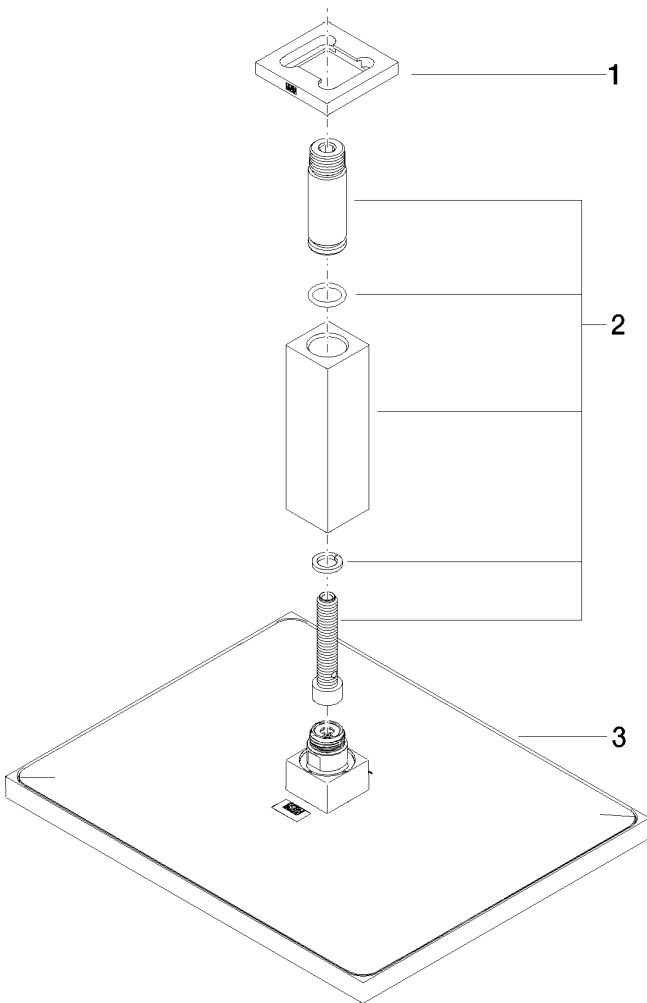

Shower -
Rain shower with ceiling fixing 300 x 240 mm
Article number: 28 775 980-06 0010

Spare parts list

Position	Quantity used	Item Number	Spare part	Delivery time
1	1	09 27 98 017-06	rosette	10
2	1	90 11 10 092 00-06	connection	10
3	1	04 12 05 063 10-06	shower	10

Shower -

Rain shower with ceiling fixing 300 x 240 mm

Article number: 28 775 980-06 0010