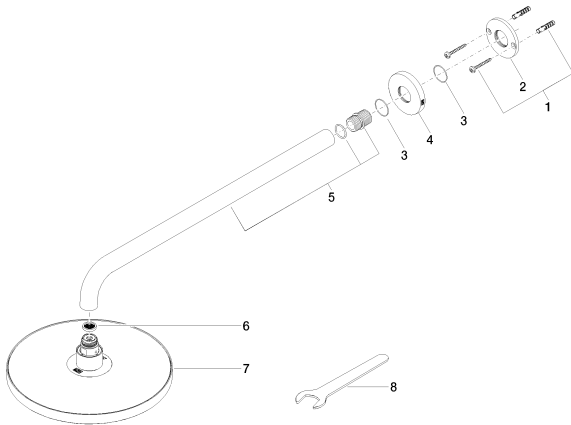

Shower - Performing Shower  
Rain shower wall-mounted - polished chrome  
Article number: 28 649 970-00 0010

- 17-3/4" Projection
- Stream: Rain
- Descaling system
- Rain shower  $\varnothing$  8-5/8"
- Flange diameter 2-3/8"
- 1/2" connection
- Water flow rate limited to max. 1.8 gpm

polished chrome

Accessory is required for this item.

Dimensional drawing

All dimensions in mm / inch = mm x 0,0394

Shower - Performing Shower  
Rain shower wall-mounted - polished chrome  
Article number: 28 649 970-00 0010

Dark Platinum matte  
28 649 970-99 0010

Other surfaces upon request (extra service)

Shower - Performing Shower  
 Rain shower wall-mounted - polished chrome  
 Article number: 28 649 970-00 0010

Required article

35 085 970-90 0010

Concealed wall elbow -

Exploded drawing

Spare parts list

Number	Item Number	Designation	Number of units
1	04 30 31 032 00 90	Mounting bracket -	1
2	09 17 20 120 90	Wall connection -	1
3	09 14 10 150 90	Washer -	2
4	09 27 97 015-00	Escutcheon - polished chrome	1
5	90 11 03 070 00-00	Pipe - polished chrome	1
6	09 23 01 075 90	Washer -	1
7	04 12 05 092 10-00	shower head - polished chrome	1
8	09 30 09 069 90	assembly wrench -	1