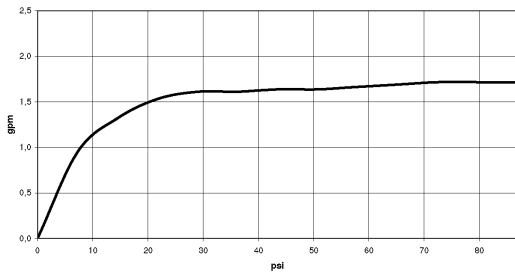

Shower - Performing Shower  
Rain shower wall-mounted - polished chrome  
Article number: 28 649 970-00 0010

- 17-3/4" Projection
- Stream: Rain
- Descaling system
- Rain shower  $\varnothing$  8-5/8"
- Flange diameter 2-3/8"
- 1/2" connection
- Water flow rate limited to max. 1.8 gpm

polished chrome

Accessory is required for this item.

Dimensional drawing

All dimensions in mm / inch = mm x 0,0394

Shower - Performing Shower  
Rain shower wall-mounted - polished chrome  
Article number: 28 649 970-00 0010

### Flow rate chart