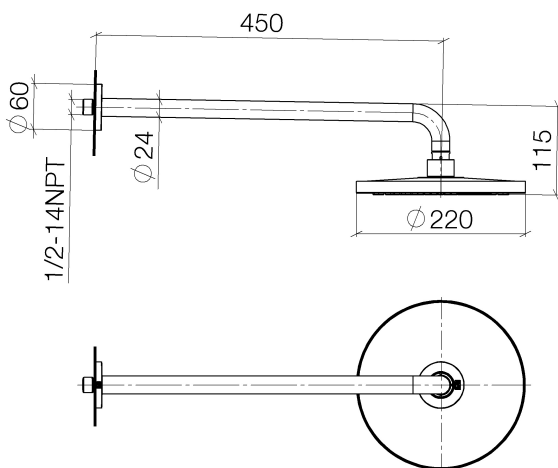

Shower - Performing Shower  
Rain shower wall-mounted - polished chrome  
Article number: 28 649 970-00 0010

- 17-3/4" Projection
- Stream: Rain
- Descaling system
- Rain shower  $\varnothing$  8-5/8"
- Flange diameter 2-3/8"
- 1/2" connection
- Water flow rate limited to max. 1.8 gpm

polished chrome

Accessory is required for this item.

Dimensional drawing

All dimensions in mm / inch = mm x 0,0394

Shower - Performing Shower  
Rain shower wall-mounted - polished chrome  
Article number: 28 649 970-00 0010

### Flow rate chart

35 085 970-90 0010

Concealed wall elbow -

Exploded drawing

Spare parts list

Number	Item Number	Designation	Number of units
1	04 30 31 032 00 90	Mounting bracket -	1
2	09 17 20 120 90	Wall connection -	1
3	09 14 10 150 90	Washer -	2
4	09 27 97 015-00	Escutcheon - polished chrome	1
5	90 11 03 070 00-00	Pipe - polished chrome	1
6	09 23 01 075 90	Washer -	1
7	04 12 05 092 10-00	shower head - polished chrome	1
8	09 30 09 069 90	assembly wrench -	1