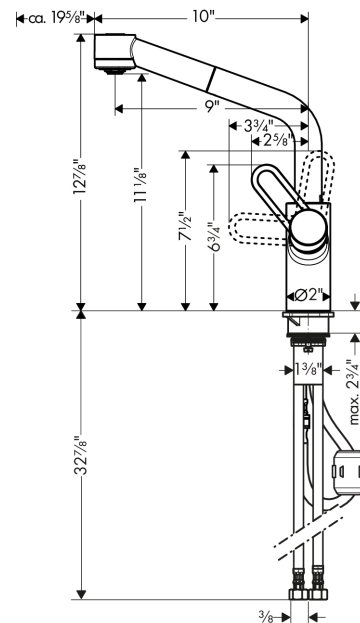

##### Features

- Swivel range 150°
- Full and needle spray
- Locking spray diverter (reverts to default spray mode upon valve closing)
- Single-hole installation
- Flow: 1.75 GPM
- Ceramic cartridge
- 3/8" hoses
- Integrated double backflow prevention

#### Scale drawing

Talis

Talis Loop 2-Spray SemiArc Kitchen Faucet, Pull-Out

Finishes : **chrome** Part no. : **04703005**

## Exploded drawing

Year of production: >10/16