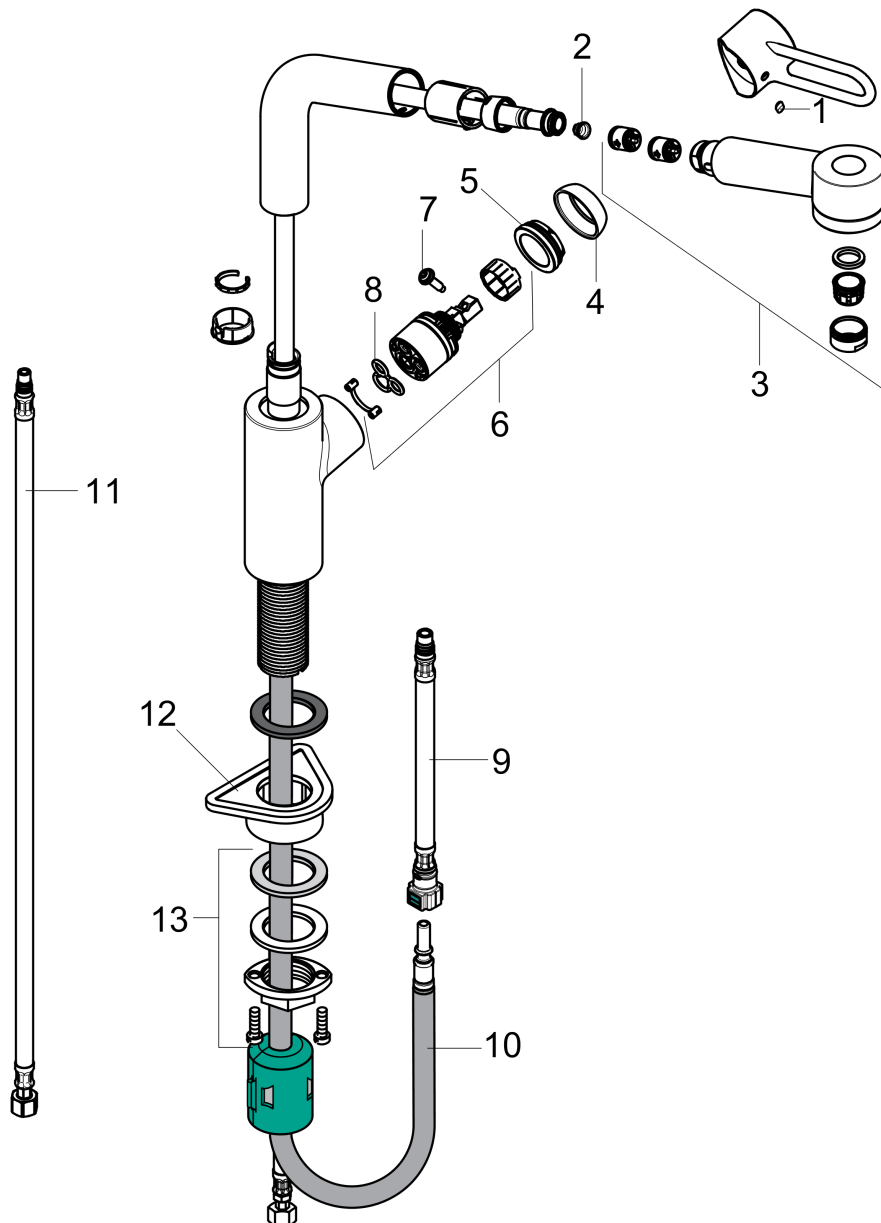

#### Scale drawing

Talis

Talis Loop 2-Spray SemiArc Kitchen Faucet, Pull-Out

Finishes : **chrome** Part no. : **04703005**

## Exploded drawing

Year of production: >10/16

### Talis Loop 2-Spray SemiArc Kitchen Faucet, Pull-Out

Finishes : **chrome** Part no. : **04703005**

#### Spare parts list

Year of production: >10/16

Pos.	Description	Part no.	PC	PU
1	screw cover	96338000	-	1
2	filter	97735000	-	1
3	handspray	97999001	-	1
4	flange	96468000	-	1
5	nut	97209000	-	1
6	cartridge, assy	92730000	-	1
7	locking screw for handle	95140000	-	1
8	seal	95008000	-	1
9	connection hose 600 mm M10x1	95561000	-	1
10	hose 1,50 m	88624000	-	1
11	connection hose 35½" M8x0,75 3/8"	96316001	-	1
12	support	97523000	-	1
13	fixing set (Ø 34)	95049000	-	1