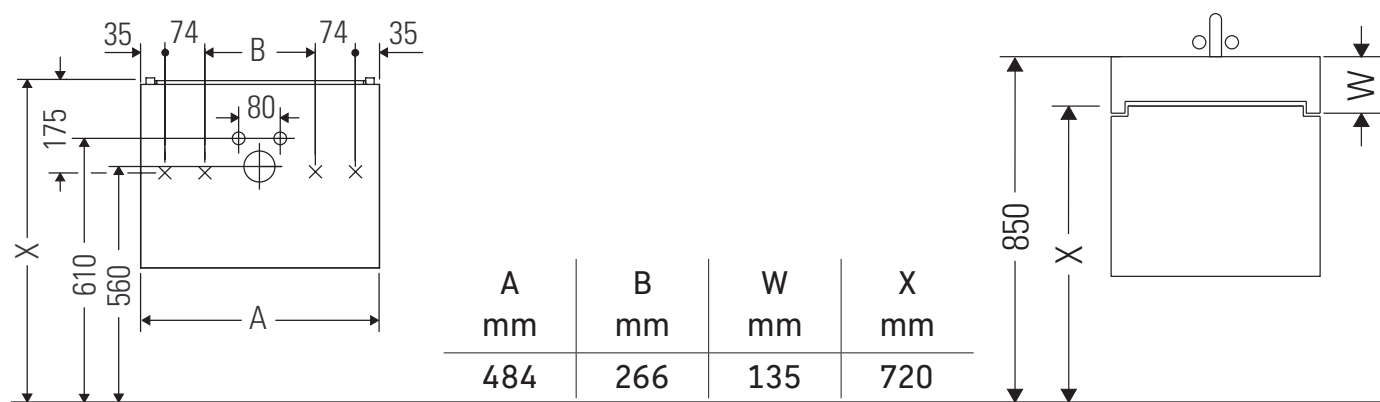

Vero Air

VA 6504

Mounting instructions

Vero Air # 235050

Instructions for use

The bathroom furniture range complies with the standards and guidelines applicable at the time of delivery and is designed for use in bathrooms. Direct contact with water should be avoided, for example, when showering.