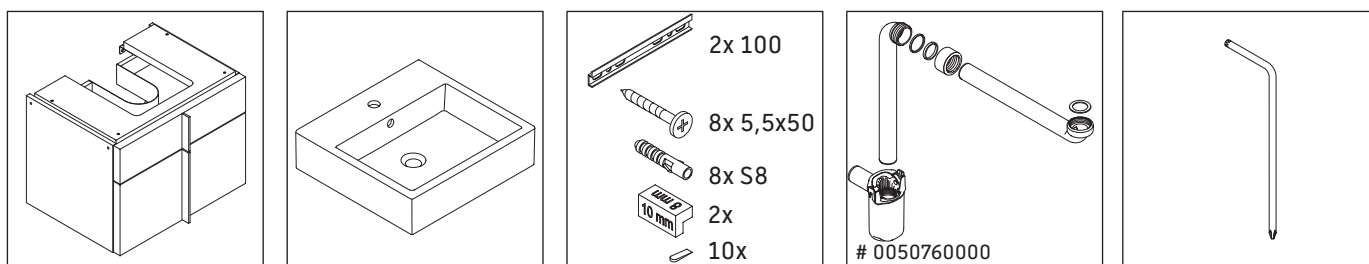

Vero Air

VA 6504

Mounting instructions

Vero Air # 235050

Instructions for use

The bathroom furniture range complies with the standards and guidelines applicable at the time of delivery and is designed for use in bathrooms. Direct contact with water should be avoided, for example, when showering.