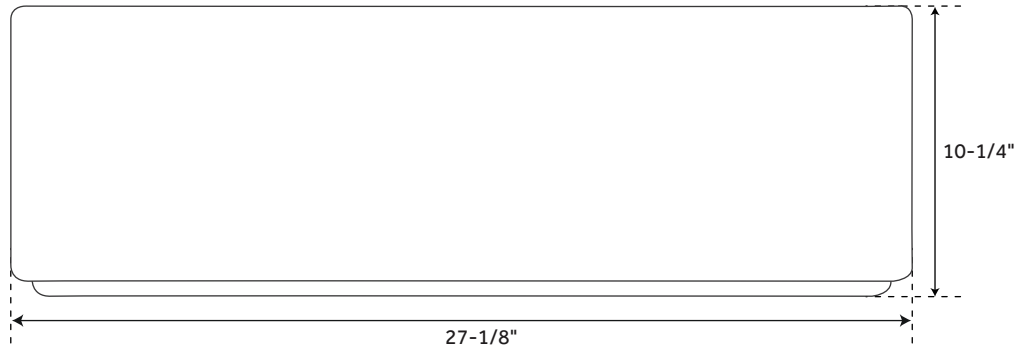

# 27" ATWOOD

### FEATURES

- Material: Stainless Steel
- Basin Split: Single
- Shape: Rectangle
- Apron Design: Smooth
- Faucet Centers: No Faucet Hole
- Number of Basins: 1
- Product Color: Stainless Steel
- Length: 27-1/8"
- Width: 20-1/8"
- Height: 10-1/4"
- Basin Length: 25-1/8"
- Basin Width: 18-1/8"
- Water Depth to Rim: 9-7/8"
- Apron Front Rim Thickness: 1"
- Side and Back Rim Thickness: 1"
- Metal Gauge/Thickness: 16 Gauge
- Drain Included: Optional
- Drain Size: 3-1/2"
- Exterior Treatment: Smooth
- Interior Treatment: Smooth