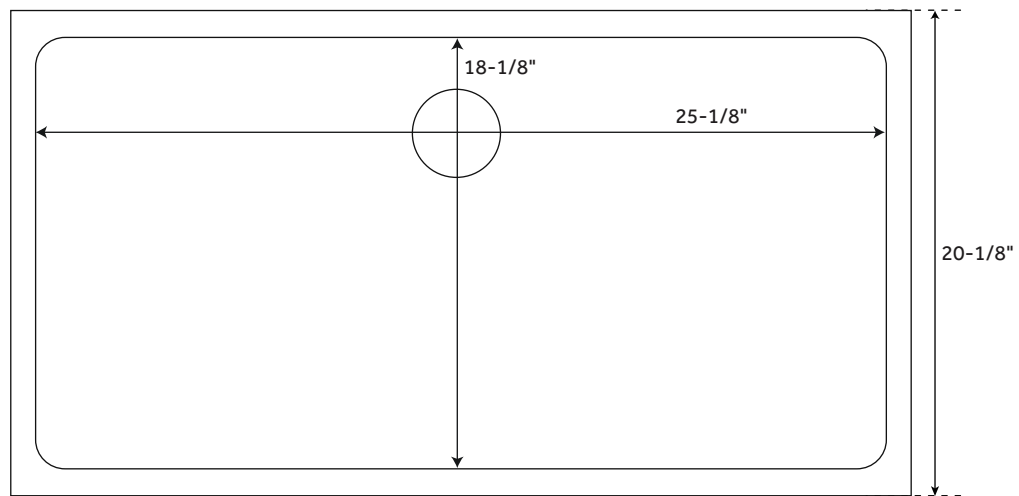

# 27" ATWOOD

### FEATURES

- Material: Stainless Steel
- Basin Split: Single
- Shape: Rectangle
- Apron Design: Smooth
- Faucet Centers: No Faucet Hole
- Number of Basins: 1
- Product Color: Stainless Steel
- Length: 27-1/8"
- Width: 20-1/8"
- Height: 10-1/4"
- Basin Length: 25-1/8"
- Basin Width: 18-1/8"
- Water Depth to Rim: 9-7/8"
- Apron Front Rim Thickness: 1"
- Side and Back Rim Thickness: 1"
- Metal Gauge/Thickness: 16 Gauge
- Drain Included: Optional
- Drain Size: 3-1/2"
- Exterior Treatment: Smooth
- Interior Treatment: Smooth