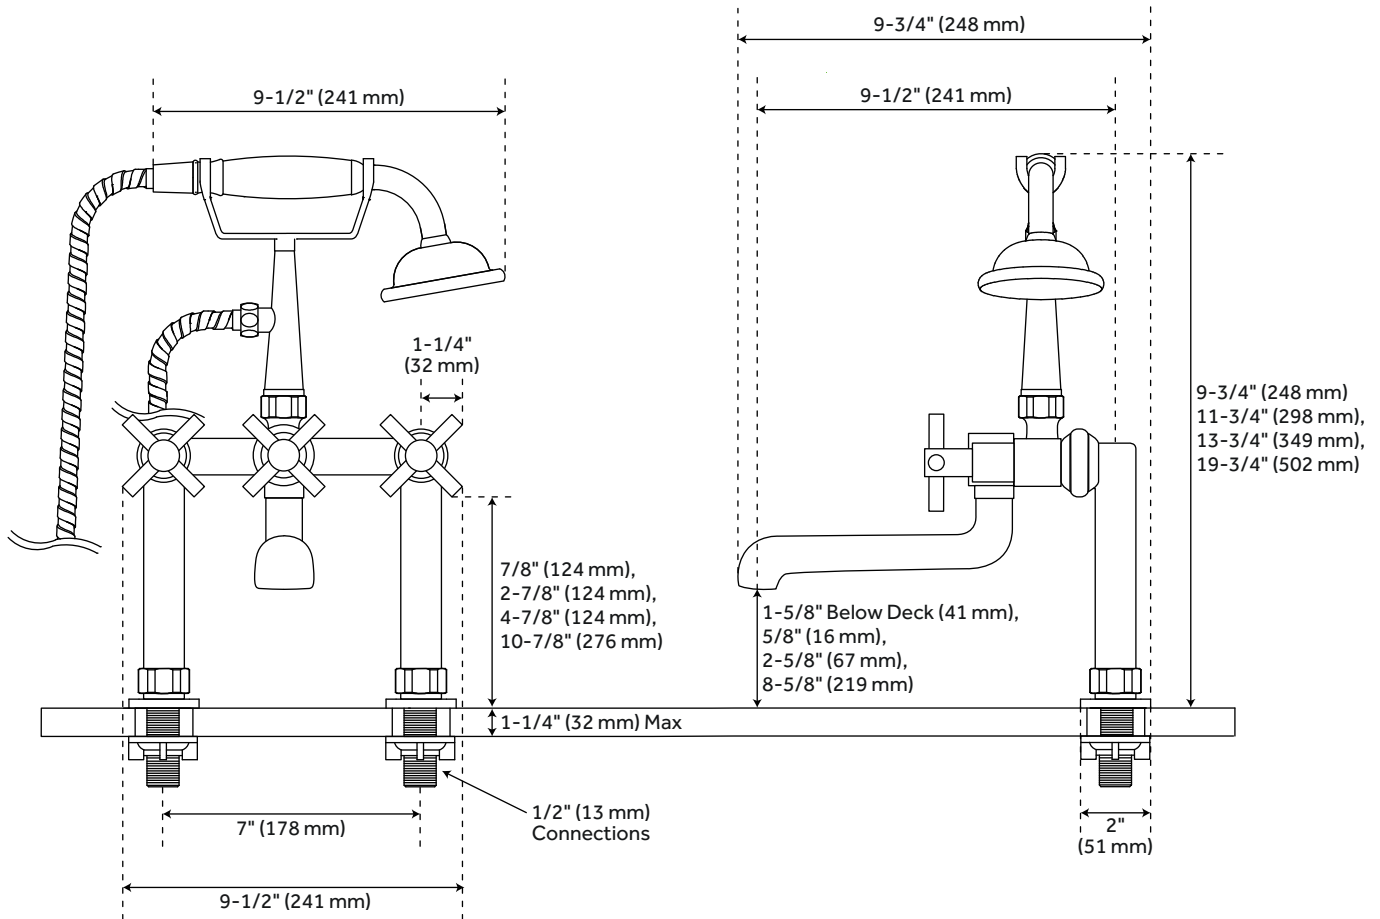

## DECK-MOUNT TUB FAUCET AND HAND SHOWER - CROSS HANDLES

SKU: 908419

### FEATURES

Installation Type: Deck Mount  
Design: Modern  
Faucet Centers: 7"  
Handle Type: Cross  
Features: Hand Shower Included  
Tub Faucet Material: Brass  
Length: 9-1/2"  
Width: 9-3/4"  
Spout Reach: 9-1/2"  
Handle Material: Brass  
Hot and Cold Indicators: No  
Drain Included: No  
Base Plate Length: 2"  
Base Plate Width: 2"  
Ceramic Disc Cartridges: Yes  
Diverter Included: Yes  
Couplers Included: Yes  
Hand Shower Hose Length: 60"