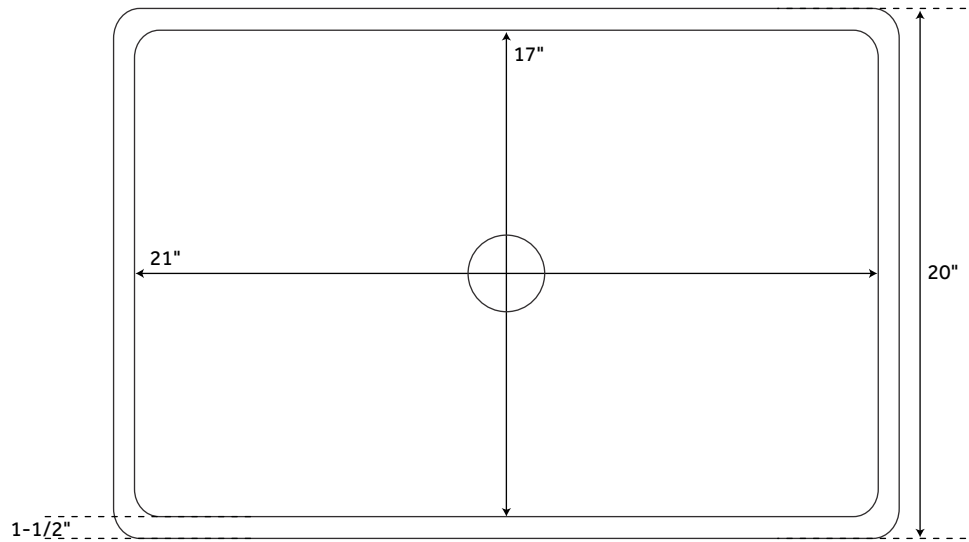

# 24" POLISHED GRANITE

### FEATURES

Material: Granite  
Basin Split: Single  
Shape: Rectangle  
Apron Design: Smooth  
Faucet Centers: No Faucet Hole  
Number of Basins: 1  
Length: 24"  
Width: 20"  
Height: 10"  
Basin Length: 21"  
Basin Width: 17"  
Water Depth to Rim: 8-1/2"  
Apron Front Rim Thickness: 1-1/2"  
Drain Included: Optional  
Drain Size: 3-1/2"  
Reversible Mounting: Yes  
Exterior Treatment: Smooth  
Interior Treatment: Smooth