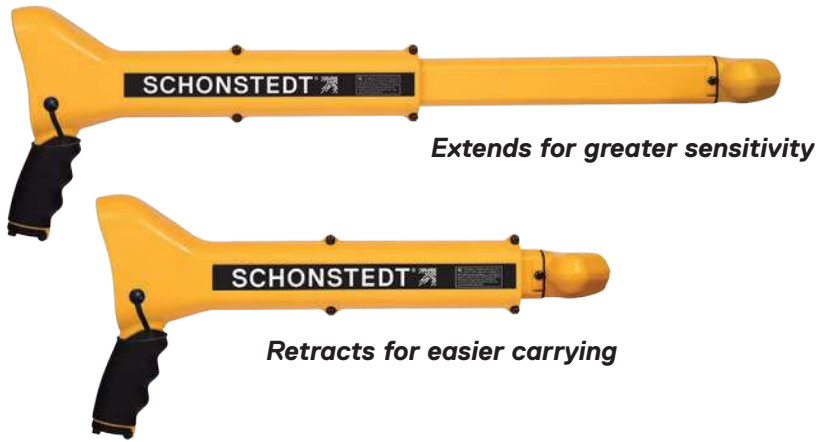

Rex is the multi-frequency pipe & cable locator for all utilities

The sleek, ultralight design of the transmitter is less than 2" thick and weighs less than 4 lbs. At slightly over 7 lbs., the entire **Re**ceiver/**x**mitter system fits easily into a custom shoulder bag.

Optimized for finding

- ▶ Water, sewer, and gas pipes
- ▶ Electric & telecomm cables

3 FREQUENCIES ♦ 1 LOCATOR ♦ ALL UTILITIES

Extends for greater sensitivity

Retracts for easier carrying

Receiver Specifications

Operating Frequency:	Active: 512 Hz, 33 kHz and 82 kHz; Passive: 50 or 60 Hz; Sonde: 512 Hz
Battery:	One 9V Battery
Battery Life:	12 Hours (intermittent usage)
Weight (incl. battery):	2.8 lbs (1.25 kg)
Operating Temperature:	-4°F to 140°F (-20°C to 70°C)
Overall Dimensions:	Closed: 17.5" (44 cm); Extended: 27.7" (70 cm)
Max. Depth Capability:	Approximately 19' (5.8 m)
	Sonde mode - approximately 5' - 15' (1.5 m to 4.2 m)
Water and Dust Resistance:	Rated IP54

*Slim, Sleek & Powerful Transmitter
3.5 lbs and 1.75" thick*

Transmitter Specifications

Operating Frequency:	512 Hz, 33 kHz and 82 kHz
Operating Modes:	Conductive, Inductive, and Inductive Clamp
Max. Output Power: (Conductive mode @ 1000 Ω load)	512 Hz and 33 kHz: 1/2, 1, 2 or 5 W 82 kHz: 1/2 or 1 W
Battery Type:	Rechargeable NiMH pack (12V)
Battery Life:	8 Hours (intermittent usage)
Charging:	Internal Smart Charger powered by AC/DC power adapter
Dimensions:	10"W x 10.25"D x 1.75" H (25.4 cm x 26 cm x 4.5 cm)
Weight:	3.5 lbs (1.6 kg)
Operating Temp.:	-4°F to 140°F (-20°C to 70°C)
Water and Dust Resistance:	Rated IP54