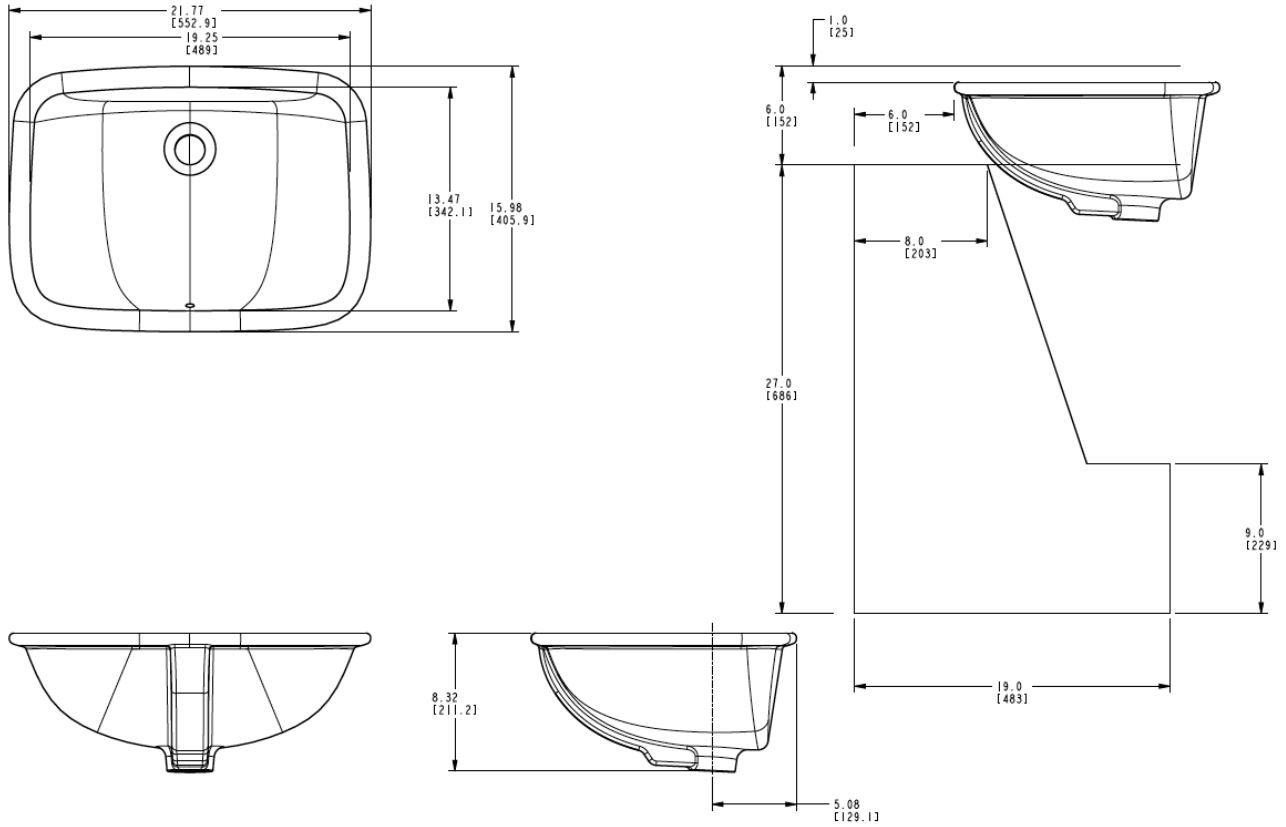

ROUGH-IN

Sloan 10500 Seymour Ave, Franklin Park, IL 60131
Phone: 800.982.5839 • Fax: 800.447.8329 • sloan.com