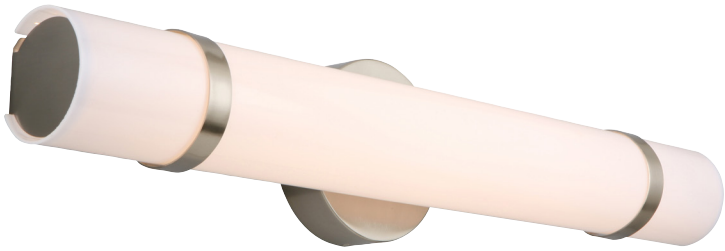

Fleming LED Bath Bar Light 24"
Satin Nickel

SPECIFICATIONS

MOUNTING:	Wall Mount	LED BRIGHTNESS (LUMENS):	1111
SLOPED CEILING ADAPTABLE:	No	LED COLOR CORRELATED TEMPERATURE (CCT):	3000K
LAMP TYPE 1:	1 lamp 23W LED	LED COLOR RENDERING INDEX (CRI):	80
BULB INCLUDED:	No	LED EFFICACY:	49.84
WATTS PER BULB:	23W	LED AVERAGE RATED LIFE:	35000 hours
TOTAL WATTAGE:	23W	ENERGY EFFICIENT:	Yes
DIMMABLE:	No	LIGHTING AMPS:	0.5
MATERIAL CONSTRUCTION:	Steel	VOLTAGE:	120V
ASSEMBLED DIMENSIONS:	4.38" H x 5" L x 24" D		
WEIGHT:	3.00 lbs.		
BACKPLATE DIMENSIONS:	5" H x 5" W		
CANOPY/PLATE DIMENSIONS:	N/A		
GLASS/SHADE DIMENSIONS:	N/A		
GLASS/SHADE MATERIAL:	Acrylic		
GLASS/SHADE TYPE:	Frosted		
GLASS/SHADE COLOR:	N/A		