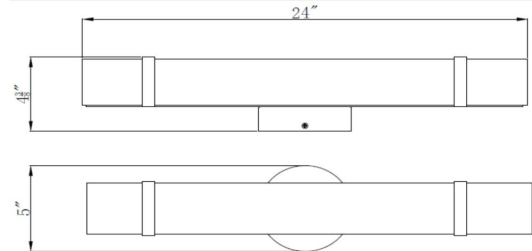

Fleming LED Bath Bar Light 24"
Satin Nickel

SPECIFICATIONS

MOUNTING:	Wall Mount	LED BRIGHTNESS (LUMENS):	1111
SLOPED CEILING ADAPTABLE:	No	LED COLOR CORRELATED TEMPERATURE (CCT):	3000K
LAMP TYPE 1:	1 lamp 23W LED	LED COLOR RENDERING INDEX (CRI):	80
BULB INCLUDED:	No	LED EFFICACY:	49.84
WATTS PER BULB:	23W	LED AVERAGE RATED LIFE:	35000 hours
TOTAL WATTAGE:	23W	ENERGY EFFICIENT:	Yes
DIMMABLE:	No	LIGHTING AMPS:	0.5
MATERIAL CONSTRUCTION:	Steel	VOLTAGE:	120V
ASSEMBLED DIMENSIONS:	4.38" H x 5" L x 24" D		
WEIGHT:	3.00 lbs.		
BACKPLATE DIMENSIONS:	5" H x 5" W		
CANOPY/PLATE DIMENSIONS:	N/A		
GLASS/SHADE DIMENSIONS:	N/A		
GLASS/SHADE MATERIAL:	Acrylic		
GLASS/SHADE TYPE:	Frosted		
GLASS/SHADE COLOR:	N/A		