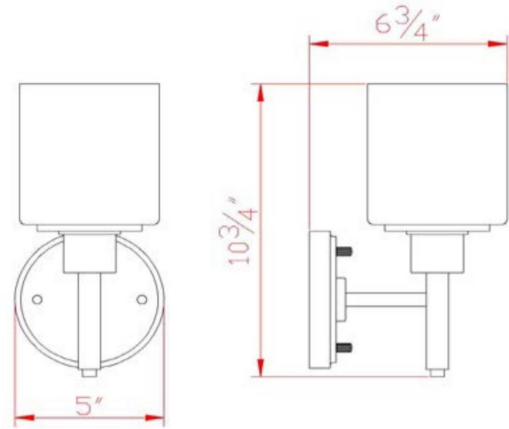

Aubrey I-Light Wall Light
Satin Nickel

SPECIFICATIONS

MOUNTING:	Wall Mount	LED BRIGHTNESS (LUMENS):	N/A
SLOPED CEILING ADAPTABLE:	No	LED COLOR CORRELATED TEMPERATURE (CCT):	N/A
LAMP TYPE 1:	1 lamp 60W Incandescent A19	LED COLOR RENDERING INDEX (CRI):	N/A
BULB INCLUDED:	No	LED EFFICACY:	N/A
WATTS PER BULB:	60W	LED AVERAGE RATED LIFE:	N/A
TOTAL WATTAGE:	60W	ENERGY EFFICIENT:	No
DIMMABLE:	Yes	LIGHTING AMPS:	N/A
MATERIAL CONSTRUCTION:	Steel	VOLTAGE:	120V
ASSEMBLED DIMENSIONS:	10.75" H x 5" L x 6.75" D		
WEIGHT:	2.14 lbs.		
BACKPLATE DIMENSIONS:	5" H x 5" W		
CANOPY/PLATE DIMENSIONS:	N/A		
GLASS/SHADE DIMENSIONS:	5.3" H x 4.75" L x 4.75" D		
GLASS/SHADE MATERIAL:	Glass		
GLASS/SHADE TYPE:	Frosted		
GLASS/SHADE COLOR:	White		