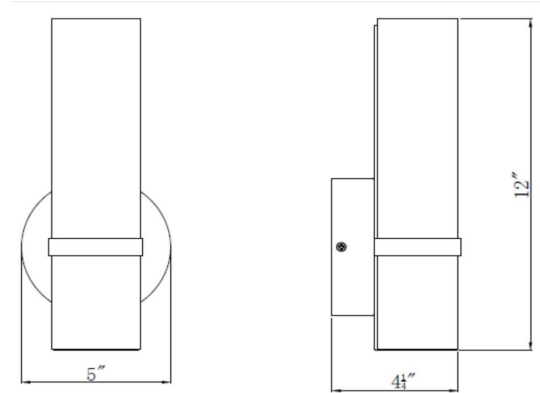

Fleming LED Bath Bar Light 12"  
Satin Nickel

**SPECIFICATIONS**

<b>MOUNTING:</b>	Wall Mount	<b>LED BRIGHTNESS (LUMENS):</b>	477.5
<b>SLOPED CEILING ADAPTABLE:</b>	No	<b>LED COLOR CORRELATED TEMPERATURE (CCT):</b>	3000K
<b>LAMP TYPE 1:</b>	1 lamp 9W LED	<b>LED COLOR RENDERING INDEX (CRI):</b>	80
<b>BULB INCLUDED:</b>	No	<b>LED EFFICACY:</b>	56.27
<b>WATTS PER BULB:</b>	9W	<b>LED AVERAGE RATED LIFE:</b>	35000 hours
<b>TOTAL WATTAGE:</b>	9W	<b>ENERGY EFFICIENT:</b>	Yes
<b>DIMMABLE:</b>	No	<b>LIGHTING AMPS:</b>	0.5
<b>MATERIAL CONSTRUCTION:</b>	Steel	<b>VOLTAGE:</b>	120V
<b>ASSEMBLED DIMENSIONS:</b>	12" H x 4.25" L x 5" D		
<b>WEIGHT:</b>	1.00 lbs.		
<b>BACKPLATE DIMENSIONS:</b>	5" H x 5" W		
<b>CANOPY/PLATE DIMENSIONS:</b>	N/A		
<b>GLASS/SHADE DIMENSIONS:</b>	N/A		
<b>GLASS/SHADE MATERIAL:</b>	Acrylic		
<b>GLASS/SHADE TYPE:</b>	Frosted		
<b>GLASS/SHADE COLOR:</b>	N/A		