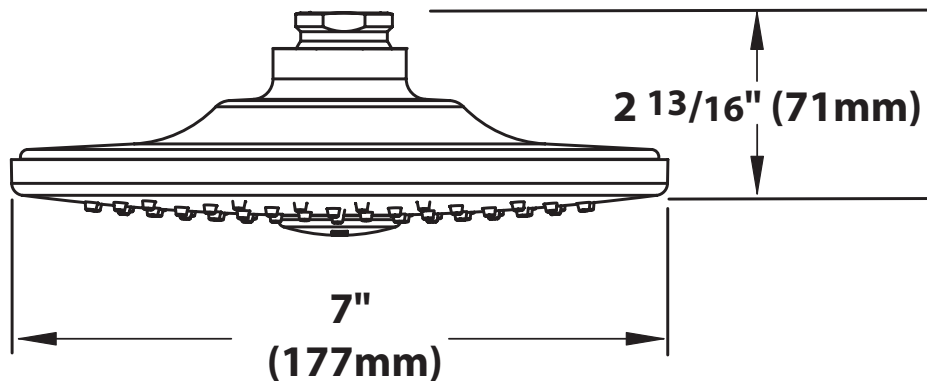

Solace™
7" Rainfall Showerhead
(Showerhead Only)
Model: S176

CRITICAL DIMENSIONS

(DO NOT SCALE)