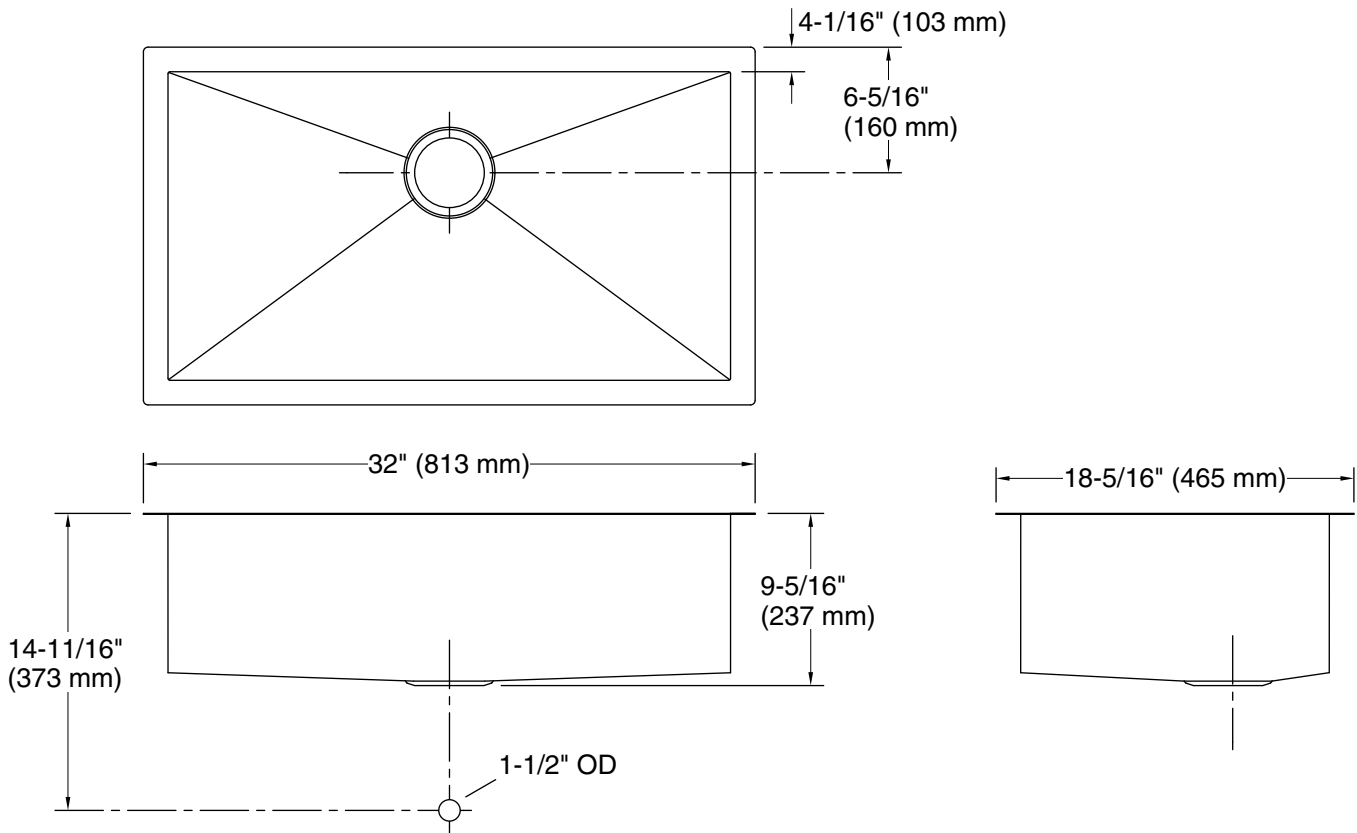

**Vault™**  
32" undermount single-bowl large kitchen sink  
**K-3821**

**Features**

- 36" minimum base cabinet width
- Single bowl
- 9" (229 mm) depth provides generous workspace
- Rear drain placement increases cabinet storage space underneath sink
- Includes installation hardware

### Technical Information

All product dimensions are nominal.

Bowl configuration: Single

Min. base cabinet width: 36" (914 mm)

Bowl area (Only): Length: 30-1/4" (768 mm)  
Width: 16-9/16" (420 mm)  
Bowl depth: 9" (229 mm)  
Water depth: 9" (229 mm)

Drain hole: 3-3/4" (94 mm)

Template: Undermount, 1207216-7, required, included

### Notes

Install this product according to the installation instructions.

Allow 3/4" (19 mm) clearance beyond the back of the bowl for the wood cutting board (optional accessory).