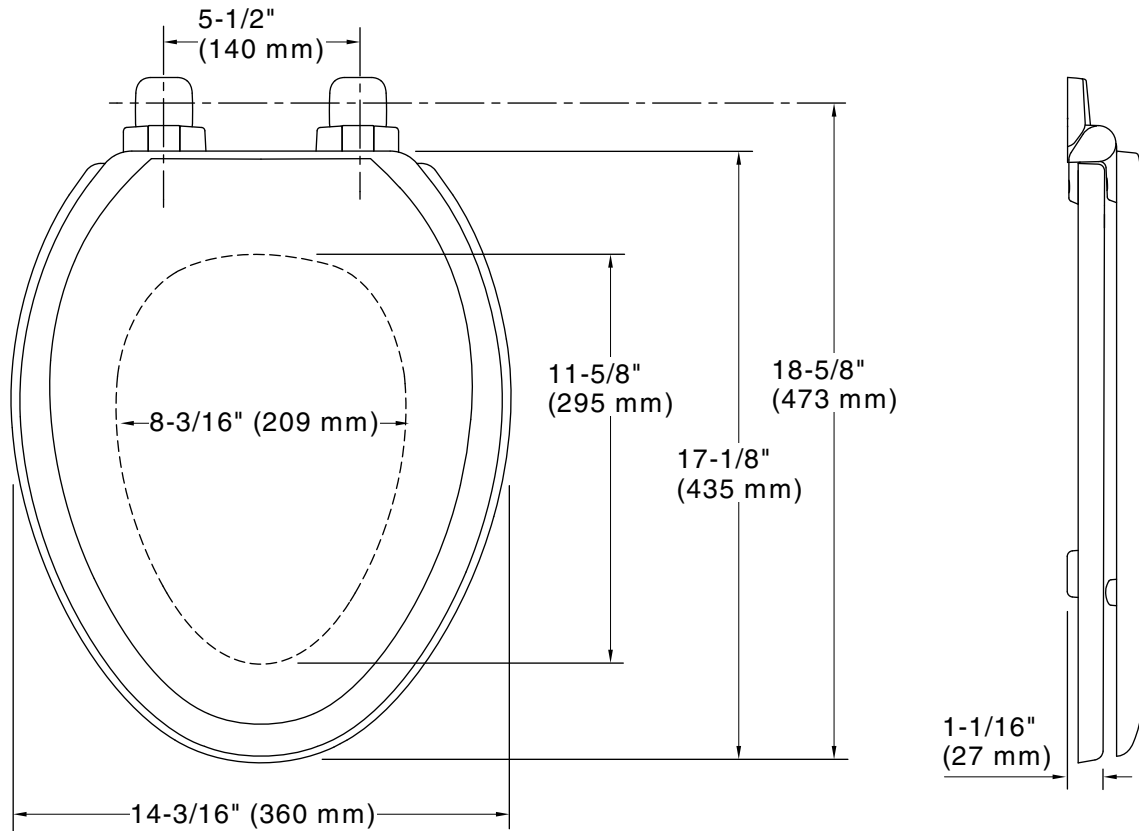

#### Technical Information

All product dimensions are nominal.

Seat shape type: Elongated

Seat front type: Closed-front

Seat-mounting holes: 5-1/2" (140 mm)