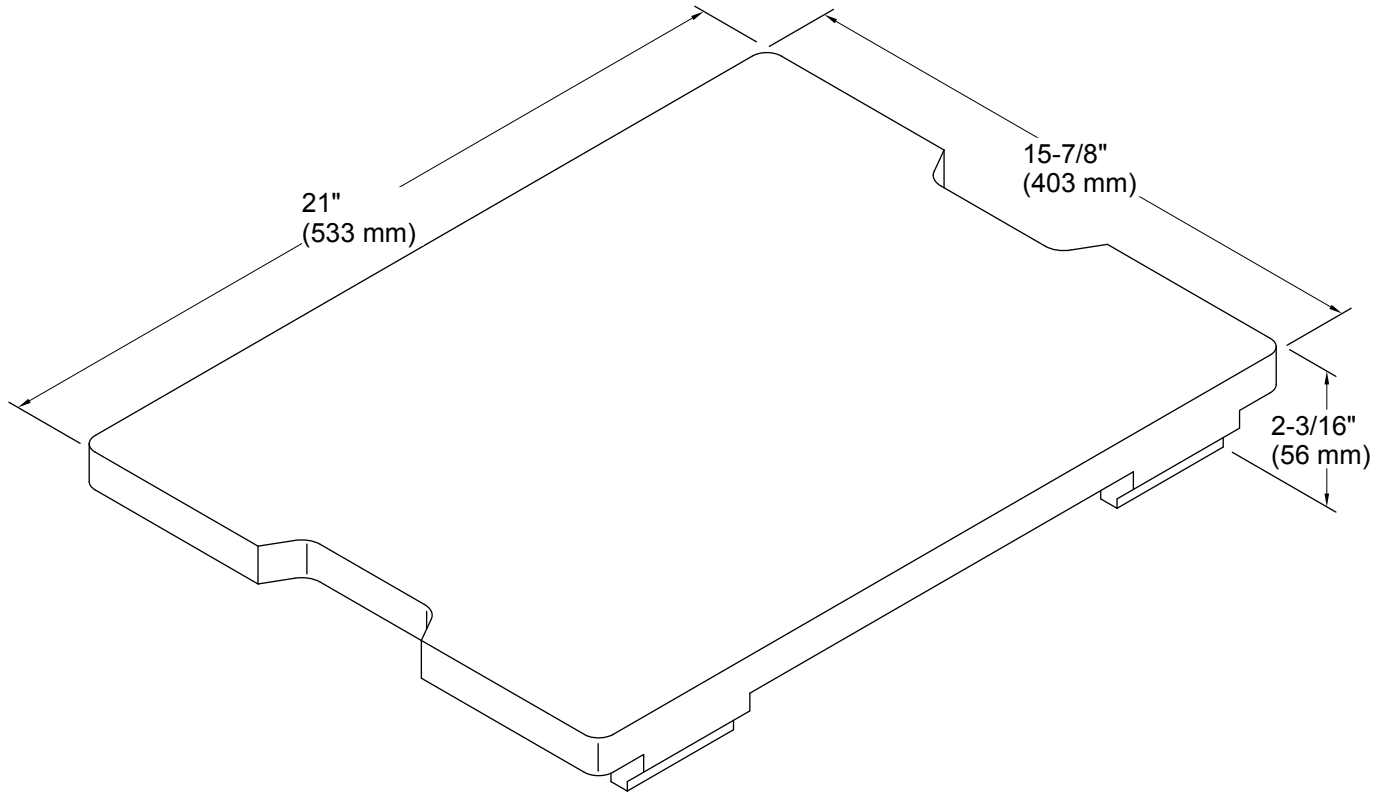

## Features

- Comes included with the 23650-NA and 23652-NA Prolific kitchen sinks.
- Create an extension of your countertop with this large cutting board.
- Countertop-height to make it a truly comfortable work surface for easy food prepping.
- Cutting board fits securely on sink 23650-NA (covers the entire sink) or sink 23652-NA (covers 1/2 the sink) providing an easy-to-clean work surface.
- 21" x 15-7/8" x 2-1/4"

## Technical Information

All product dimensions are nominal.