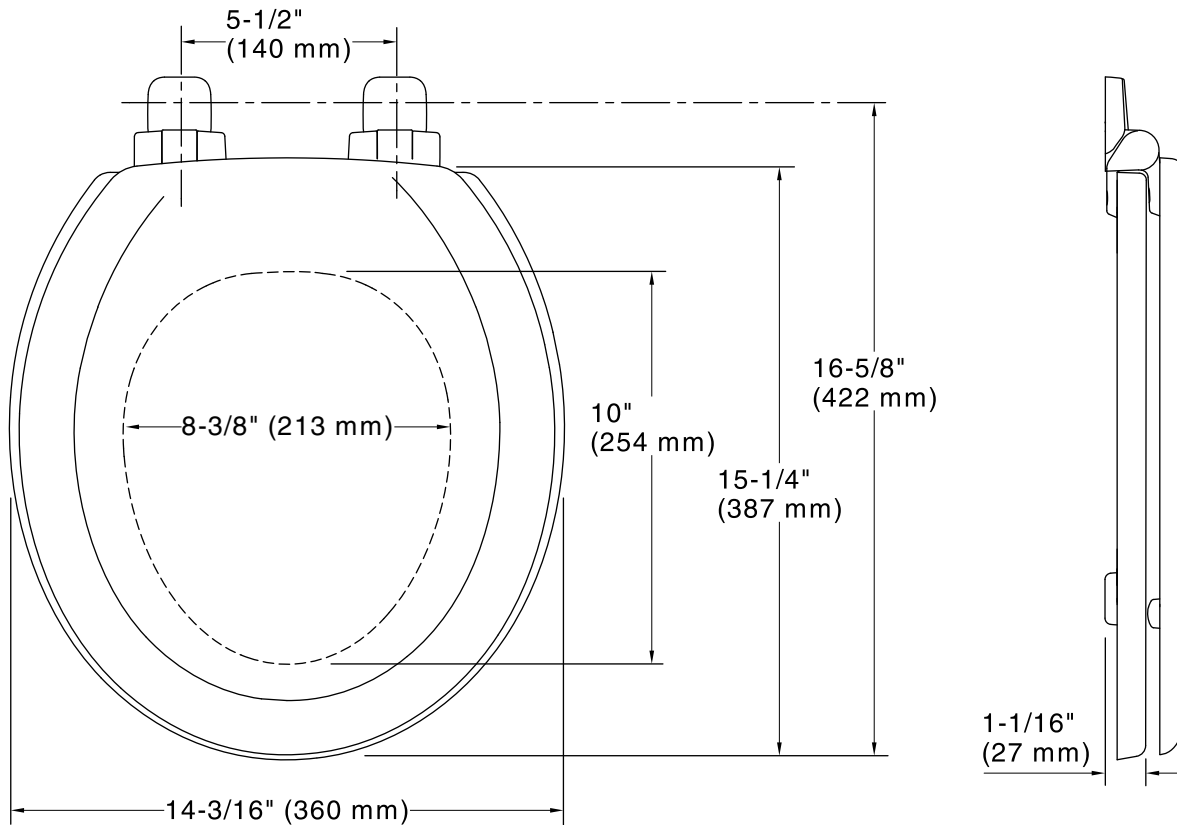

Technical Information

All product dimensions are nominal.

Seat shape type: Round
Seat front type: Closed front
Seat hinge type: Quiet-Close™
Seat-mounting holes: 5-1/2" (140 mm)

Notes

Install this product according to the installation instructions.