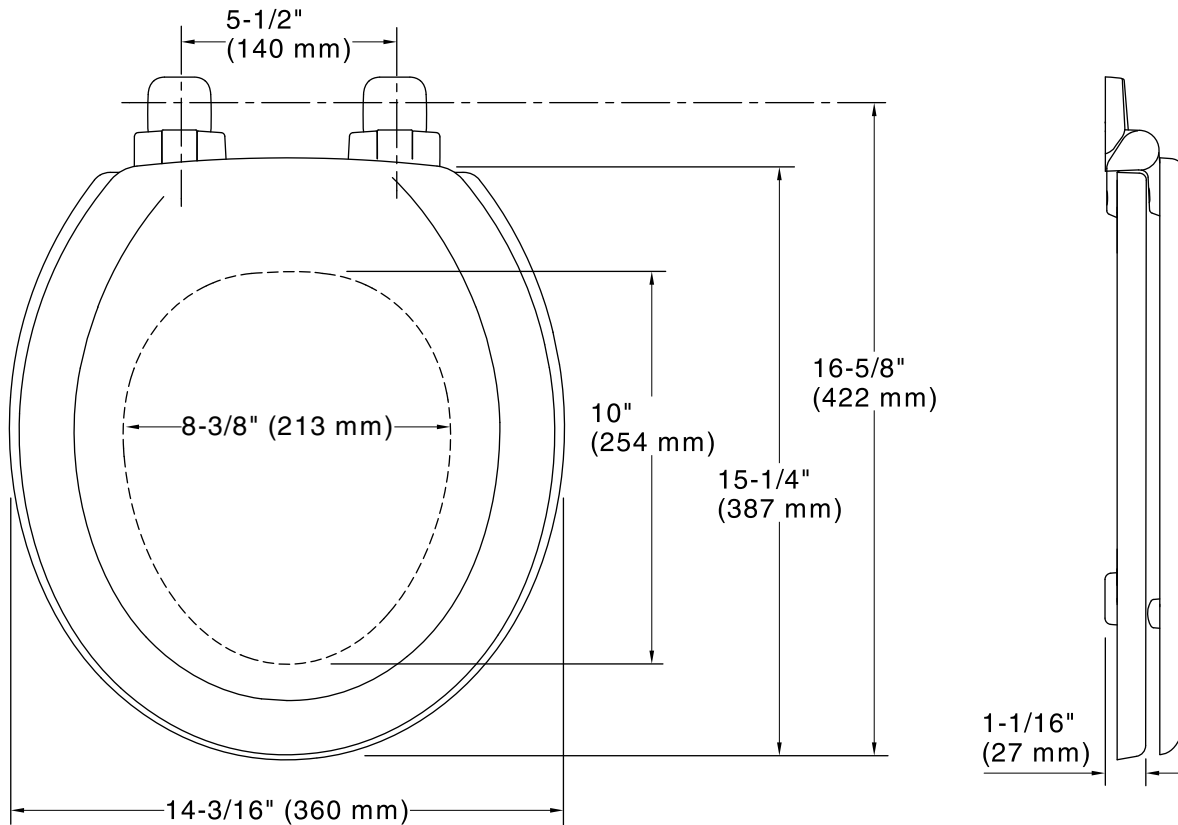

Color	Code	Description
	0	White
	96	Biscuit

Technical Information

All product dimensions are nominal.

Seat shape type: Round-front

Seat front type: Closed-front

Seat-mounting holes: 5-1/2" (140 mm)

Notes

Install this product according to the installation instructions.