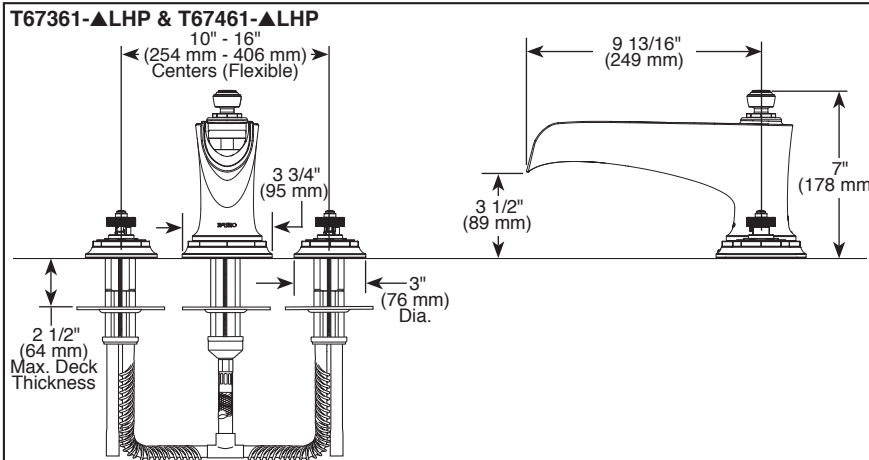

Submitted Model No.: _____

Specific Features: _____

BRIZO®

ROMAN TUB FAUCET TRIM ONLY

- Rook™ Collection
- Three Hole Installation (T67360-LHP & T67361-LHP)
- Four Hole Installation (T67460-LHP & T67461-LHP)

FEATURES:

- H₂Okinetic Technology®
- Handles attach with rare earth magnets inside handles. No set screw required. Simplifies installation and provides flush mount installation.

STANDARD SPECIFICATIONS:

- Handshower maximum flow rate 1.75 gpm @ 80 psi, 6.6 L/min @ 550 kPa
- Trim only for two handle Roman Tub faucet for concealed mounting
- Available in Channel and Closed spout
- Temperature and volume controlled with handles
- Rough-In kit sold separately (R64707 for four hole and R62707 for three hole)
- Multifunction handshower includes dual check valves for backflow prevention (T67461)
- Minimum 10" (254 mm) to maximum 16" (406 mm) distance between holes
- Handles sold separately (HL660 or HX661)
- 60" - 82" (1524 mm - 2083 mm) stretchable finished metal hose (T67461)