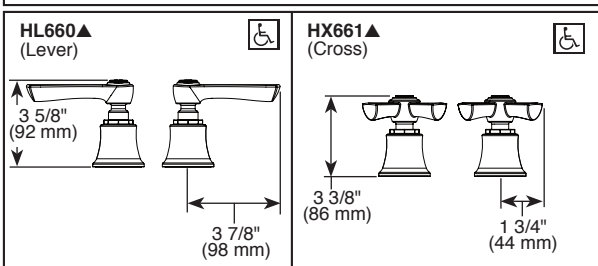

Submitted Model No.: _____

Specific Features: _____

BRIZO®

ROMAN TUB FAUCET TRIM ONLY

- Rook™ Collection
- Three Hole Installation (T67360-LHP & T67361-LHP)
- Four Hole Installation (T67460-LHP & T67461-LHP)

FEATURES:

- H₂Okinetic Technology®
- Handles attach with rare earth magnets inside handles. No set screw required. Simplifies installation and provides flush mount installation.

STANDARD SPECIFICATIONS:

- Handshower maximum flow rate 1.75 gpm @ 80 psi, 6.6 L/min @ 550 kPa
- Trim only for two handle Roman Tub faucet for concealed mounting
- Available in Channel and Closed spout
- Temperature and volume controlled with handles
- Rough-In kit sold separately (R64707 for four hole and R62707 for three hole)
- Multifunction handshower includes dual check valves for backflow prevention (T67461)
- Minimum 10" (254 mm) to maximum 16" (406 mm) distance between holes
- Handles sold separately (HL660 or HX661)
- 60" - 82" (1524 mm - 2083 mm) stretchable finished metal hose (T67461)