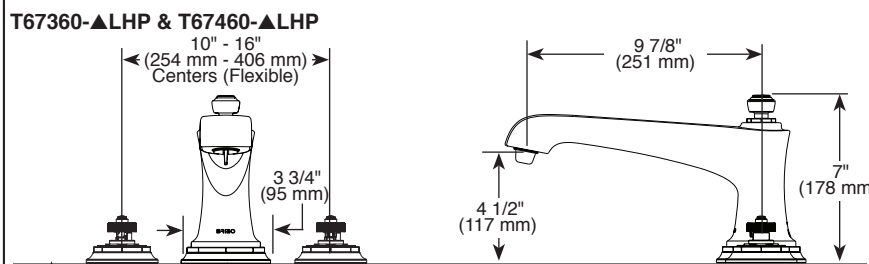

Submitted Model No.: _____

Specific Features: _____

BRIZO®

ROMAN TUB FAUCET TRIM ONLY

- Rook™ Collection
- Three Hole Installation (T67360-LHP & T67361-LHP)
- Four Hole Installation (T67460-LHP & T67461-LHP)

FEATURES:

- H₂Okinetic Technology®
- Handles attach with rare earth magnets inside handles. No set screw required. Simplifies installation and provides flush mount installation.

STANDARD SPECIFICATIONS:

- Handshower maximum flow rate 1.75 gpm @ 80 psi, 6.6 L/min @ 550 kPa
- Trim only for two handle Roman Tub faucet for concealed mounting
- Available in Channel and Closed spout
- Temperature and volume controlled with handles
- Rough-In kit sold separately (R64707 for four hole and R62707 for three hole)
- Multifunction handshower includes dual check valves for backflow prevention (T67461)
- Minimum 10" (254 mm) to maximum 16" (406 mm) distance between holes
- Handles sold separately (HL660 or HX661)
- 60" - 82" (1524 mm - 2083 mm) stretchable finished metal hose (T67461)