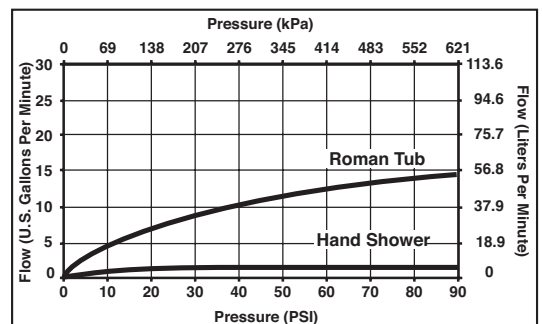

COMPLIES WITH:

- ASME A112.18.1 / CSA B125.1
- Indicates compliance to ICC/ANSI A117.1 - Valve control only
- EPA WaterSense® - Applies to handshower only - RP81079*