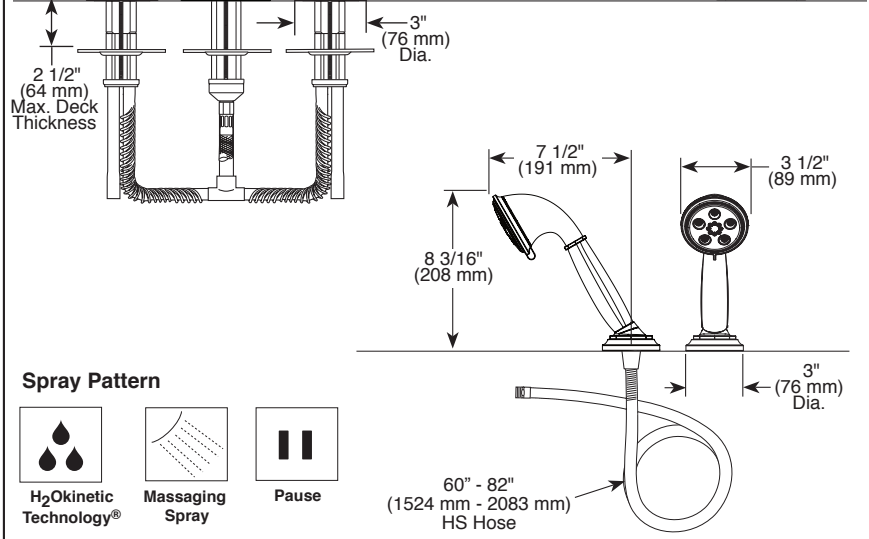

Submitted Model No.: _____

Specific Features: _____

BRIZO®

ROMAN TUB FAUCET TRIM ONLY

- Rook™ Collection
- Three Hole Installation (T67360-LHP & T67361-LHP)
- Four Hole Installation (T67460-LHP & T67461-LHP)

FEATURES:

- H₂Okinetic Technology®
- Handles attach with rare earth magnets inside handles. No set screw required. Simplifies installation and provides flush mount installation.

STANDARD SPECIFICATIONS:

- Handshower maximum flow rate 1.75 gpm @ 80 psi, 6.6 L/min @ 550 kPa
- Trim only for two handle Roman Tub faucet for concealed mounting
- Available in Channel and Closed spout
- Temperature and volume controlled with handles
- Rough-In kit sold separately (R64707 for four hole and R62707 for three hole)
- Multifunction handshower includes dual check valves for backflow prevention (T67461)
- Minimum 10" (254 mm) to maximum 16" (406 mm) distance between holes
- Handles sold separately (HL660 or HX661)
- 60" - 82" (1524 mm - 2083 mm) stretchable finished metal hose (T67461)