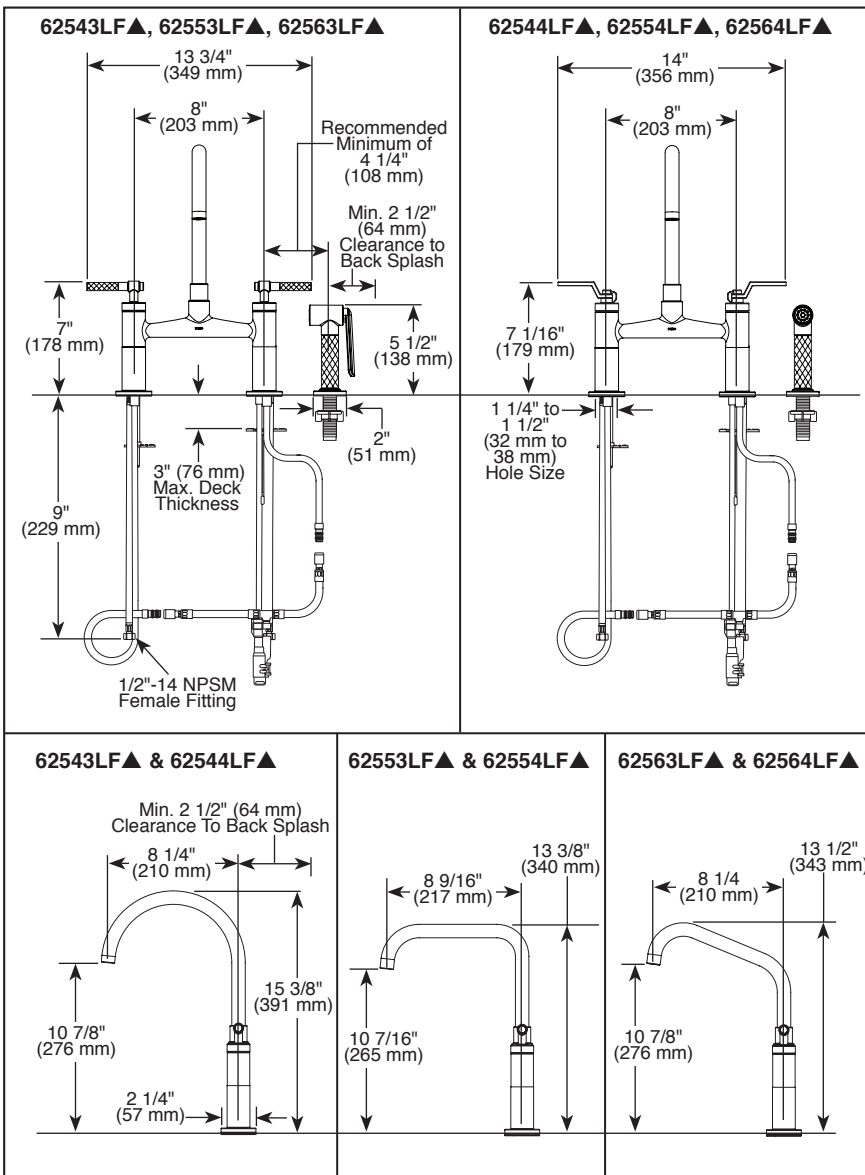

▲ Designate proper finish suffix