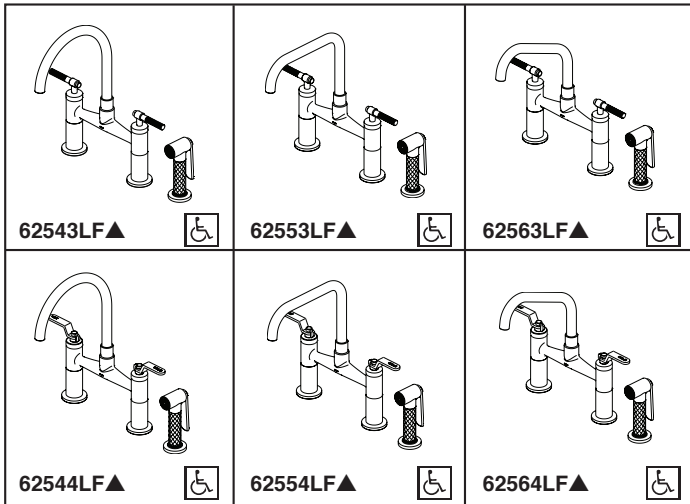

BRIZO®

KITCHEN FAUCETS

- Litze™ Collection
- Two Handle Widespread Bridge

STANDARD SPECIFICATIONS:

- Maximum 1.8 gpm @ 60 psi, 6.8 L/min @ 414 kPa
- Two or three hole mount
- Ceramic cartridge
- Spout rotates 360°
- Solid brass with one-piece brass waterway
- Lever handles

WARRANTY

- Lifetime limited warranty on parts (other than electronic parts and batteries) and finishes: or, for commercial users, for 5 years from date of purchase.
- 5 year limited warranty on electronic parts (other than batteries); or, for commercial users, for 1 year from the date of purchase. No warranty is provided on batteries.

COMPLIES WITH:

- ASME A112.18.1 / CSA B125.1
- ASME A112.18.6
- Indicates compliance to ICC/ANSI A117.1
- Verified compliant with .25% weighted average Pb content regulations.

Submitted Model No.: _____
Specific Features: _____