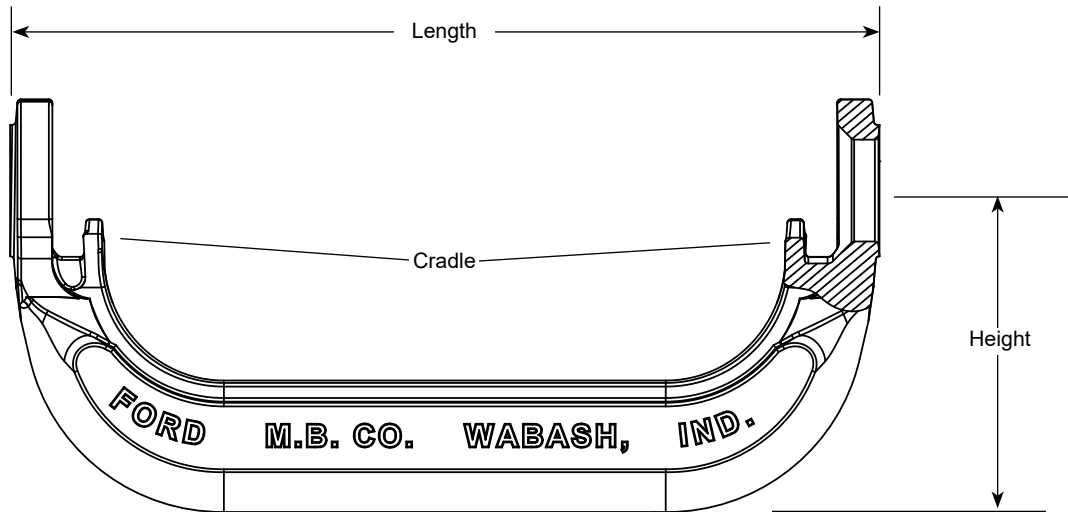

SUBMITTAL INFORMATION

Iron Yoke Bars - (Y504 style)

500 SERIES IRON YOKE BARS FOR 1" METERS

METER SIZE	LENGTH	HEIGHT	APROX. Wt. Lbs.	CATALOG NUMBER	✓ SUBMITTED ITEM(S)
1"	14-7/8"	5-1/2"	8.3	Y504	

FEATURES

- Material: Cast gray iron, ASTM A48, Class 25
- Finish: Black E-coating
- Cradle positions the meter in line with end connections for one hand installation.

The Ford Meter Box Company considers the information in this submittal form to be correct at the time of publication. Item and option availability, including specifications, are subject to change without notice. Please verify that your product information is current.