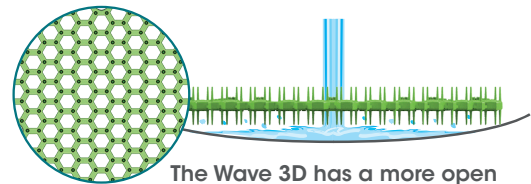

The Wave 3D

The ultimate splash reducing urinal screen

Freshens for 30 days

Releases billions of optimized bacteria and more than twice the fragrance as competing urinal screens over 30 days to keep the urinal and restroom smelling fresh.

Installs correctly every time

Unique design eliminates installation error and installs both ways without sacrificing splash reducing performance.

Reduces splash and cleaning time

Double-sided posts and a unique hexagon lattice eliminate urine splash, cutting cleaning time.

Reminds you when to change it

Simply pull off the week & month tabs to set your reminder.

Watch it in action

See the performance test online at:
www.youtube.com/user/freshproductsllc

The Wave 3D has a more open design, increased height, and thus does not splash.