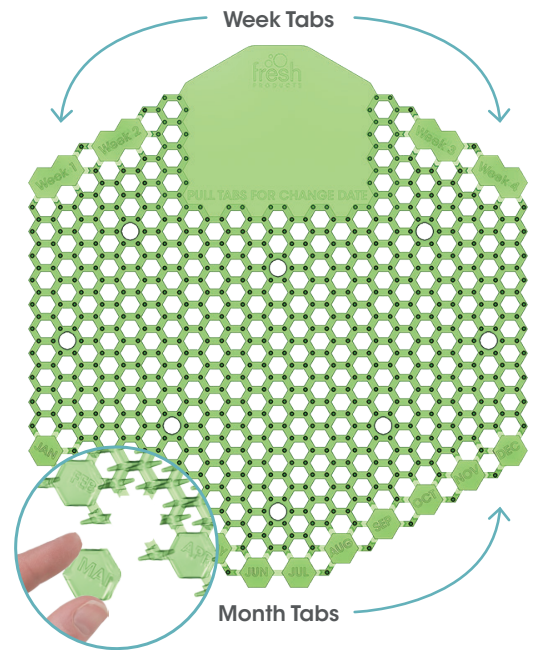

The Wave 3D

The ultimate splash reducing urinal screen

Freshens for 30 days

Releases billions of optimized bacteria and more than twice the fragrance as competing urinal screens over 30 days to keep the urinal and restroom smelling fresh.

Installs correctly every time

Unique design eliminates installation error and installs both ways without sacrificing splash reducing performance.

Reduces splash and cleaning time

Double-sided posts and a unique hexagon lattice eliminate urine splash, cutting cleaning time.

Reminds you when to change it

Simply pull off the week & month tabs to set your reminder.

Watch it in action

See the performance test online at:
www.youtube.com/user/freshproductsllc

The Wave 3D has a more open design, increased height, and thus does not splash.

With fewer openings, it pools liquid causing splashback.

Packaging

10 screens/inner
 6 inners/master

Made in U.S.A.

Meets the "Purchase of Sustainable Cleaning Products and Materials" criteria under the LEED point management system.