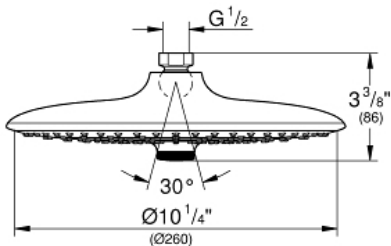

## Product Description: Shower Head 3 Sprays

### Standard Specification:

- Rain, SmartRain, Jet
- 10" Diameter
- Rotating ball joint  $\pm 15^\circ$
- 1/2" Connection thread
- **GROHE EcoJoy** 1.8 gpm (6.6 l/min) flow limiter
- **GROHE DreamSpray** perfect spray pattern
- **GROHE StarLight** chrome finish
- **SpeedClean**<sup>®</sup> anti-lime system
- Inner WaterGuide for a longer life
- Suitable for instantaneous heater
- Min. recommended pressure: 15 psi