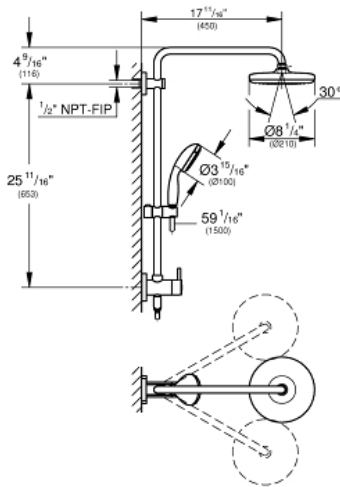

RETROFIT SYSTEM 210 Shower System

MODEL # 26123EN1

Pure Freude
an Wasser

GROHE

Product Description: RETROFIT SYSTEM 210 Shower System

Standard Specification:

- Consisting of:
 - 17 3/4" horizontal swivel shower arm
 - Switch between hand shower and shower head shower via built-in diverter
- Allows change between:
 - Head shower Tempesta 210 (26 409)
 - Spray pattern: Rain
 - With ball joint
 - Rotation angle $\pm 15^\circ$
 - Hand shower New Tempesta 100
- 2 Spray patterns:
 - 2 Adjustable spray patterns: Rain, Jet
 - Adjustable height bar with gliding element
 - Distance between diverter and upper bracket: 25 3/4" (653 mm)
 - Rotaflex shower hose (59") (28 417)
 - Angle adapter to prevent hose interfering with shower valve
- GROHE EcoJoy 1.75 gpm (6.6 l/min) flow limiter
- GROHE DreamSpray perfect spray pattern
- GROHE StarLight finish
- SpeedClean® anti-lime system
- Inner WaterGuide for a longer life
- Twistfree to prevent hose from twisting
- Min. recommended pressure: 15 psi
- System includes 2 back flow preventers
- Optional compensation disc (26 030) available for uneven wall installation
- Optional height extension (26 464) available for raising the shower head

Applicable Codes & Standards:

- Energy Policy Act of 1992
- ASME A112.18.1/CSA B125.1
- EPA WaterSense®

Pure Freude
an Wasser

- CalGreen

Color:

- 26123EN1 Brushed Nickel