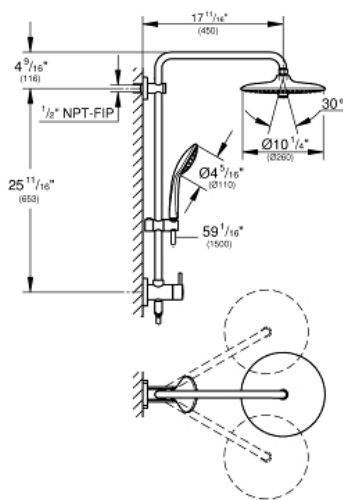

# RETROFIT SYSTEM 260 Shower System

MODEL # 27867EN1

Pure Freude  
an Wasser

**GROHE**

## Product Description: RETROFIT SYSTEM 260 Shower System

### Standard Specification:

- Consisting of:
- 17 3/4" horizontal swivel shower arm
- Switch between hand shower and shower head shower via built-in diverter
- Allows change between:
- Head shower Euphoria 260 (26 457)
- 3 adjustable sprays
- Rain, SmartRain, Jet
- With ball joint
- Rotation angle  $\pm 15^\circ$
- Euphoria 110 handshower (27239)
- Spray pattern: Rain
- Adjustable height bar with gliding element
- Distance between diverter and upper bracket: 25 3/4" (653 mm)
- Rotaflex shower hose (59") (28 417)
- Angle adapter to prevent hose interfering with shower valve
- 2.5 gpm (9.5 l/min) flow limiter
- **GROHE DreamSpray** perfect spray pattern
- **GROHE StarLight** finish
- **SpeedClean**<sup>®</sup> anti-lime system
- Inner WaterGuide for a longer life
- Twistfree to prevent hose from twisting
- Min. recommended pressure: 15 psi
- System includes 2 back flow preventers
- Optional compensation disc (26 030) available for uneven wall installation
- Optional height extension (26 464) available for raising the shower head

### Color:

- 27867EN1 Brushed Nickel