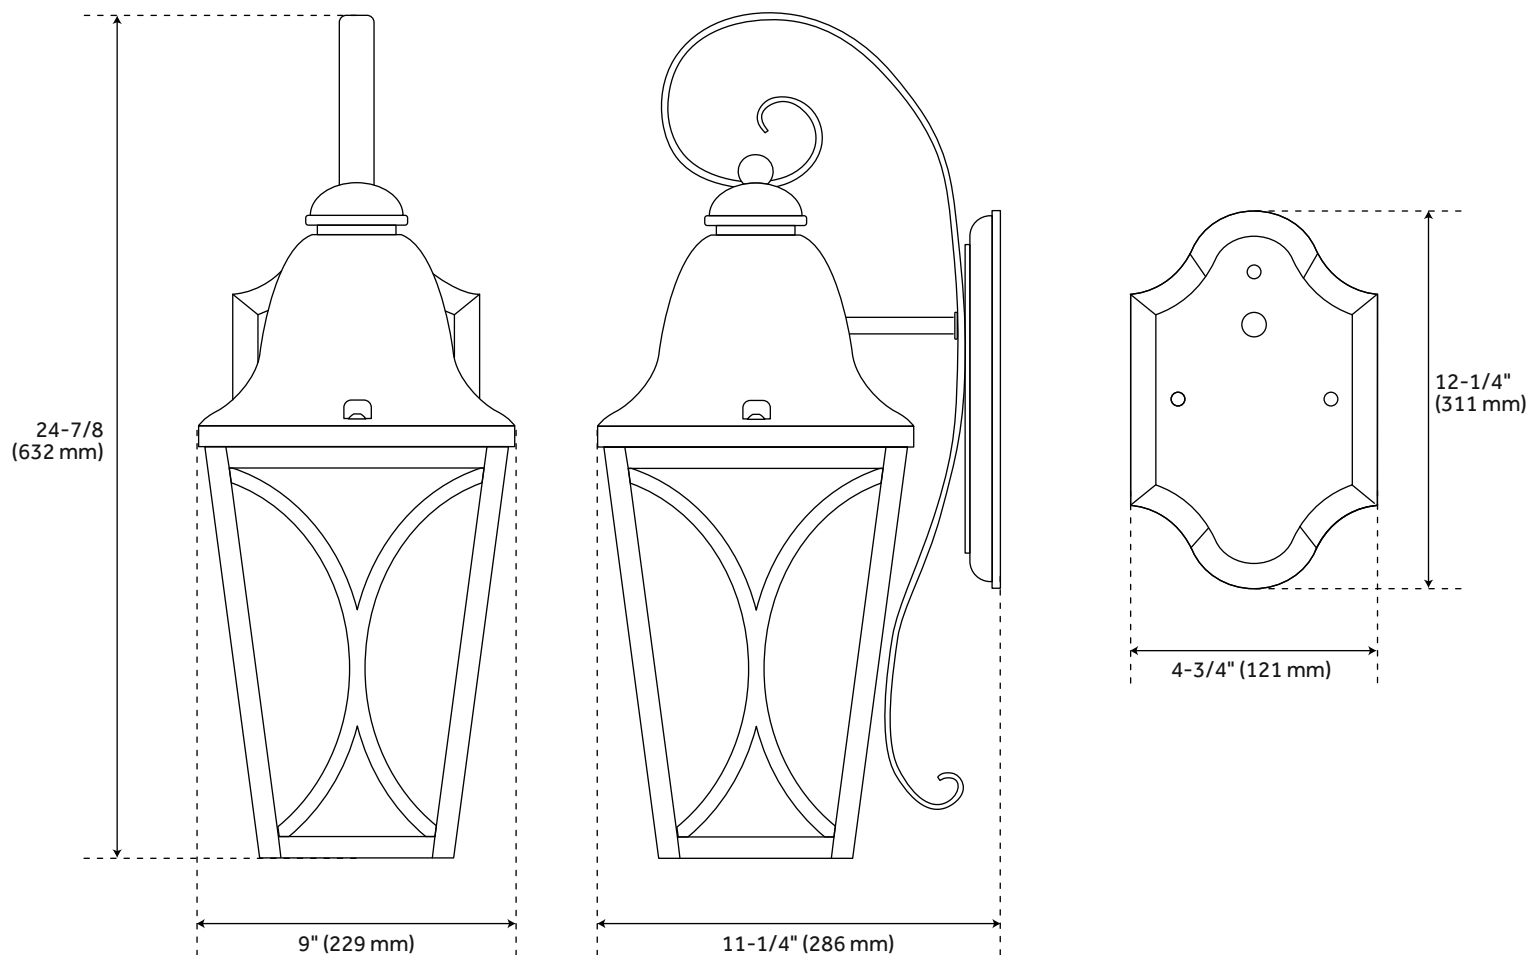

CARDIGAN 3-LIGHT OUTDOOR ENTRANCE WALL SCONCE - BLACK BRONZE

SKU: 440658

All dimensions and specifications are nominal and may vary. Use actual products for accuracy in critical situations.

Code: PHEL4202