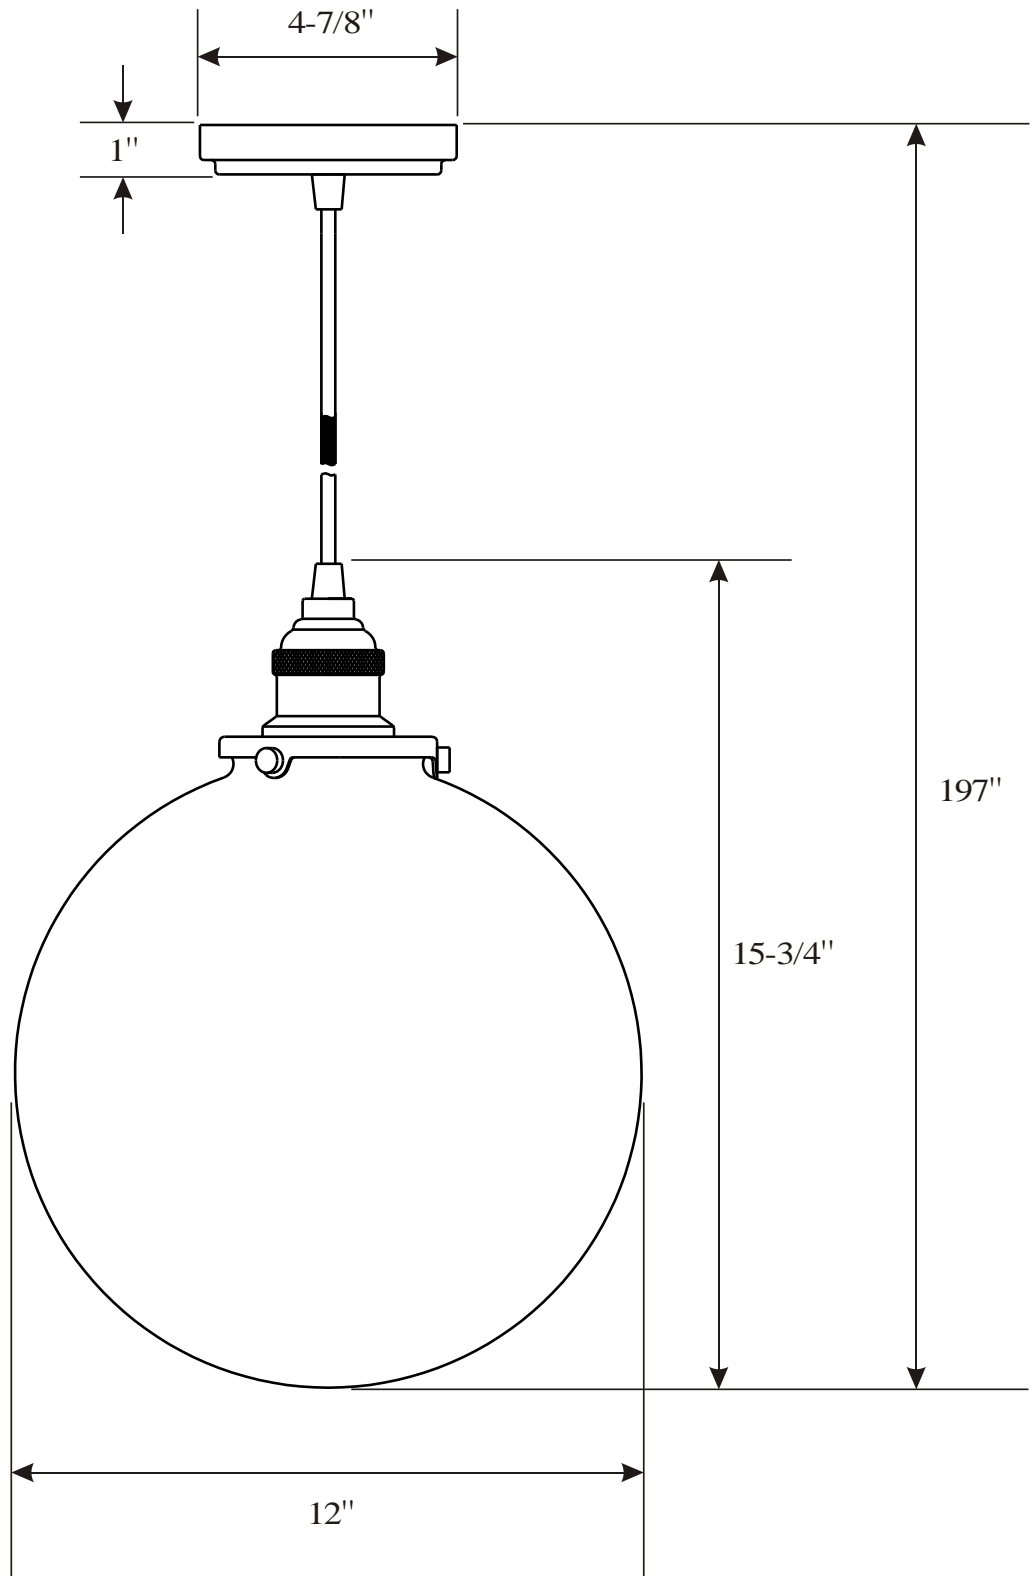

PARK HARBOR™

Pendant

PHPL6571PN/BN/ORB/AGBR
PHPL6571GLS/WGLS

- 1 -Light Pendant in Polished Nickel, Brushed Nickel, Oil Rubbed Bronze or Aged Brass
- Clear or Weathered glass
- This fixture and glass sold separately
- No special tools needed for assembly
- Wattage:

PHPL6571PN/BN/ORB/AGBR: Uses one ST58 60W medium base lamps max

See dimensional drawing on back.

© 2018 Ferguson Enterprises, Inc. 00000 Jan/2018

PARKHARBORLIGHTING.COM

PHPL6571PN/BN/ORB/AGBR
PHPL6571GLS/WGLS