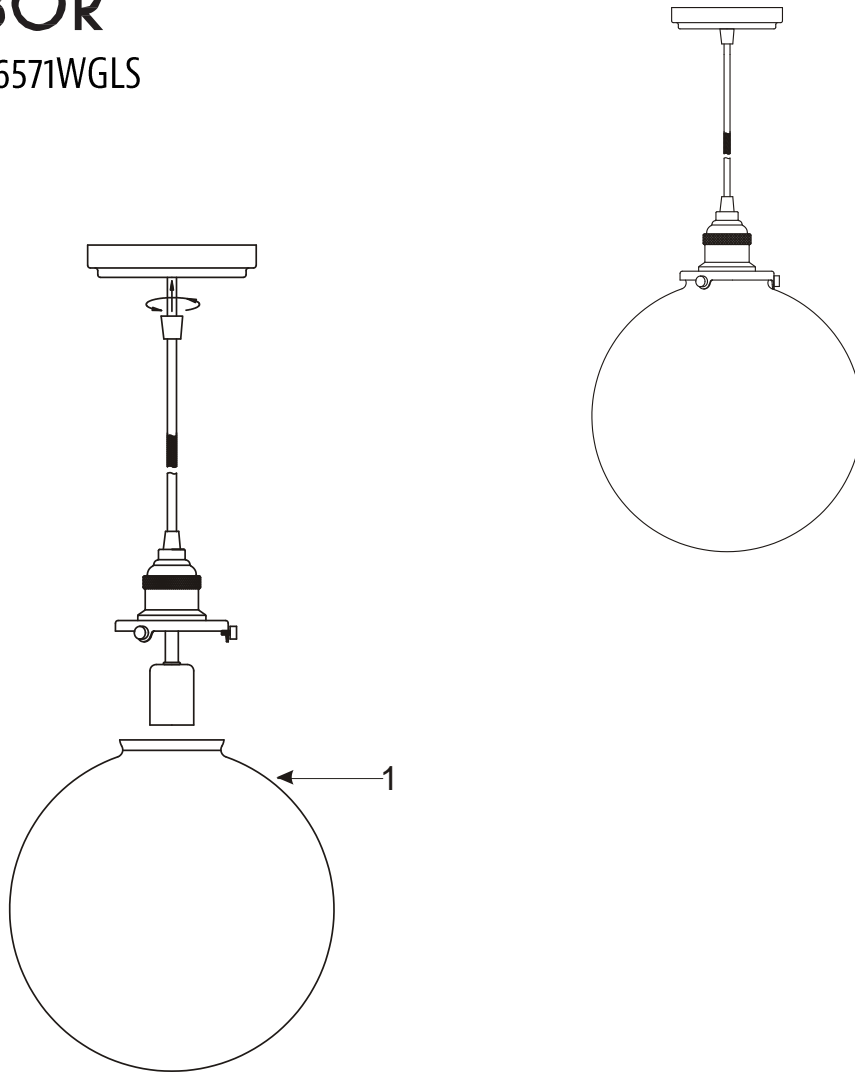

PARK HARBOR™

PHPL6571CGLS/PHPL6571WGLS

No.	Part Name	Spanish	French	Part No.
1	Glass (1pc)	Vidrio (1pc)	Verre (1pc)	PHSP6571WGLSWTY PHPL6571WGLS PHSP6571CLGLSWTY PHPL6571CGLS