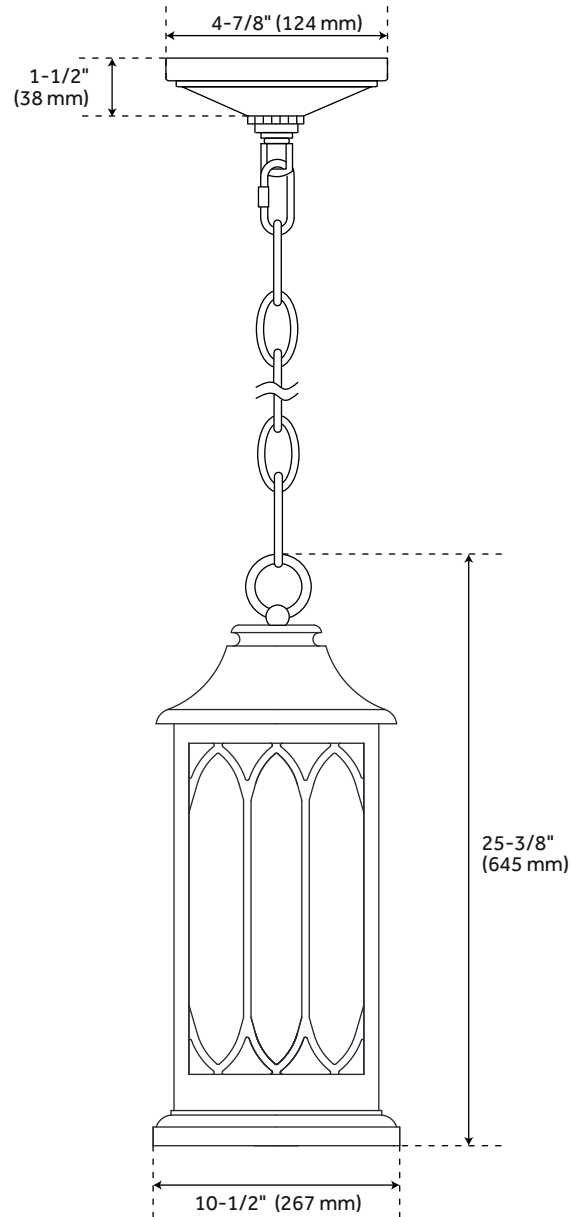

STONEHOUSE 3-LIGHT OUTDOOR PENDANT - SMOOTH BRONZE

SKU: 440636

CODES/STANDARDS

UL 1598 / CSA C22.2 No 250.0

FEATURES

Installation Type: Ceiling Mount
Design: Traditional
Product Finish: Smooth Bronze
Material: Aluminum
Width: 10-1/2"
Height: 25-3/8"
Base Plate Length: 4-7/8"
Base Plate Height: 1-1/2"
Mounting Hardware Included: Yes
Reversible Mounting: No
Shade Finish: Clear
Shade Material: Glass
Number of Bulbs: 3
Base Plate Width: 4-7/8"
Base Plate Depth: 1-1/2"
Location Type: Suitable for Damp Locations
Bulbs Included: No
Bulb Type: Candelabra E-12
Wattage per Bulb: 60

Code:

REVISED 12/28/2021

STONEHOUSE 3-LIGHT OUTDOOR PENDANT - SMOOTH BRONZE

SKU: 440636

All dimensions and specifications are nominal and may vary. Use actual products for accuracy in critical situations.

Code: PHEL4804