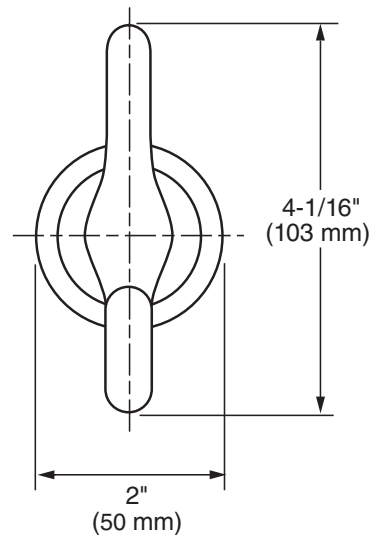

MODEL NUMBER:

□ 7105.210 - Robe Hok

Available Finishes

002	Polished Chrome
295	PVD Brushed Nickel
243	Matte Black

PRODUCT FEATURES:

Materials of Construction: Metal construction for durability & long life.

Concealed Mounting: No exposed set screws.

Easy to Install

SUGGESTED SPECIFICATION

Robe Hook shall feature metal construction. Shall feature concealed mounting with no exposed set screws. Robe Hook shall be American Standard Model # 7105.210.____.