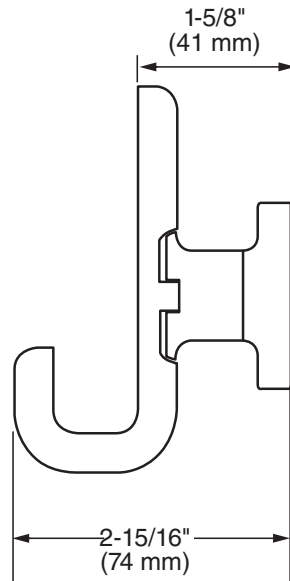

MODEL NUMBER:

□ 7105.210 - Robe Hok

Available Finishes

002	Polished Chrome
295	PVD Brushed Nickel
243	Matte Black

PRODUCT FEATURES:

Materials of Construction: Metal construction for durability & long life.

Concealed Mounting: No exposed set screws.

Easy to Install

SUGGESTED SPECIFICATION

Robe Hook shall feature metal construction. Shall feature concealed mounting with no exposed set screws. Robe Hook shall be American Standard Model # 7105.210.____.