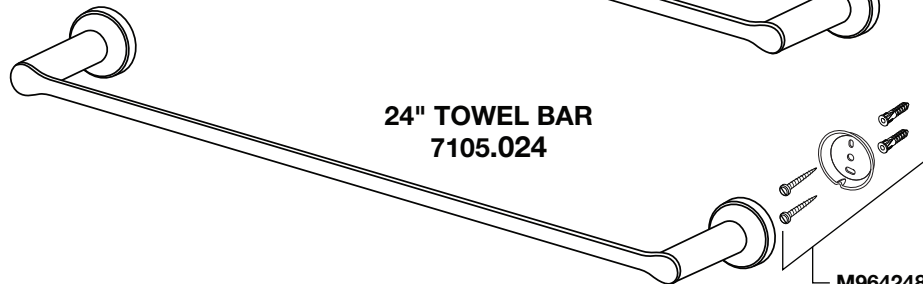

American Standard

STUDIO® S

18" TOWEL BAR
 24" TOWEL BAR
 TOWEL RING
 ROBE HOOK
 24" DOUBLE TOWEL BAR
 TOILET PAPER HOLDER

MODEL NUMBER

7105.018
 7105.024
 7105.190
 7105.210
 7105.224
 7105.230

TOILET PAPER HOLDER
 7105.230

TOWEL RING
 7105.190

ROBE HOOK
 7105.210

Replace the "YYY" with appropriate finish code

POLISHED CHROME	002
BRUSHED NICKEL	295

18" TOWEL BAR
 7105.018

24" TOWEL BAR
 7105.024

24" DOUBLE TOWEL BAR
 7105.224

HOT LINE FOR HELP