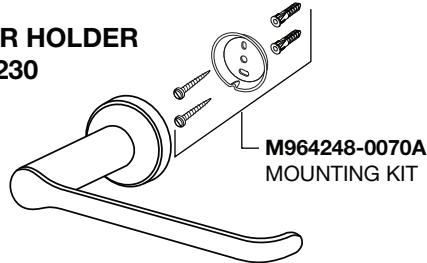

American Standard

STUDIO® S

18" TOWEL BAR
 24" TOWEL BAR
 TOWEL RING
 ROBE HOOK
 24" DOUBLE TOWEL BAR
 TOILET PAPER HOLDER

MODEL NUMBER

7105.018
 7105.024
 7105.190
 7105.210
 7105.224
 7105.230

TOILET PAPER HOLDER
 7105.230