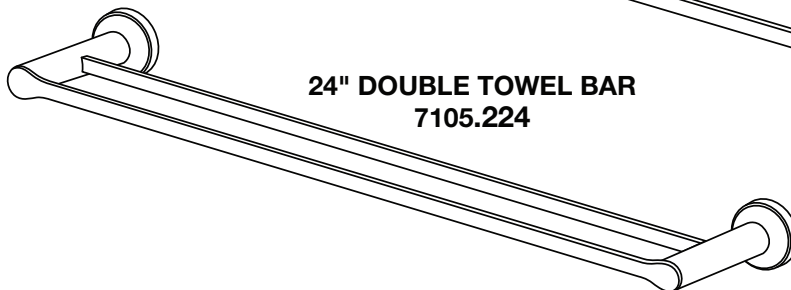

American Standard

STUDIO® S

18" TOWEL BAR
 24" TOWEL BAR
 TOWEL RING
 ROBE HOOK
 24" DOUBLE TOWEL BAR
 TOILET PAPER HOLDER

MODEL NUMBER

7105.018
 7105.024
 7105.190
 7105.210
 7105.224
 7105.230

TOILET PAPER HOLDER
 7105.230

TOWEL RING
 7105.190

ROBE HOOK
 7105.210

Replace the "YYY" with appropriate finish code

POLISHED CHROME	002
BRUSHED NICKEL	295

18" TOWEL BAR
 7105.018

24" TOWEL BAR
 7105.024

24" DOUBLE TOWEL BAR
 7105.224

HOT LINE FOR HELP