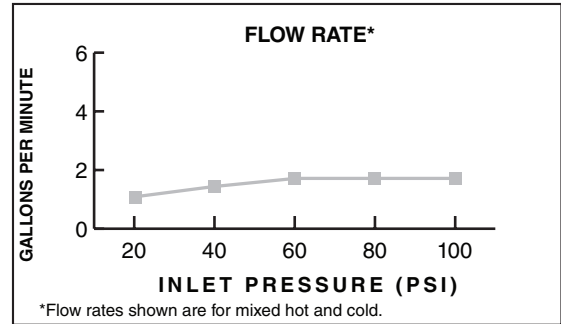

CODES AND STANDARDS

These products meet or exceed the following codes and standards:

ASME A112.18.1
CSA B125.1

Product Number	Description	Finishes		
		Polished Chrome	PVD Brushed Nickel	Matte Black
		002	295	243
1660.528	Water-Saving Showerhead Only