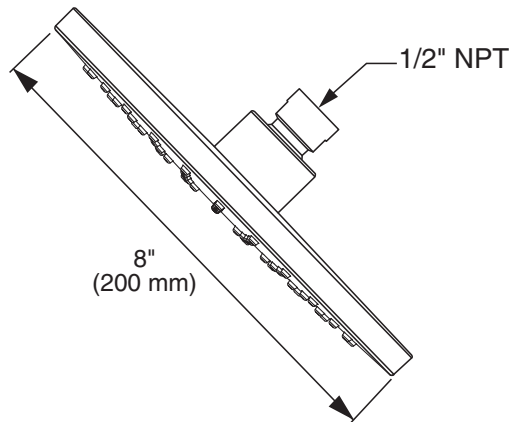

MODEL NUMBER:

□ 1660.528 Water-Saving Showerhead

GENERAL DESCRIPTION:

Single function showerhead. Full spray pattern. Brass ball joint. Easy clean spray nozzles. 1.8 gpm / 6.8L/min. maximum flow rate.

PRODUCT FEATURES:

Water-Saving: Save 30% in water usage.

Single Function: Showerhead provides drenching spray for full coverage of the user.

Easy Clean Spray Nozzles: Easily clean lime and calcium build up. Nozzles will not clog.

EPA
WATERSENSE®
CERTIFIED

SUGGESTED SPECIFICATION

Showerhead shall save 30% in water usage. Showerhead shall have 1 spray pattern and brass ball joint. Fitting shall be American Standard Model # 1660.528._____.

CODES AND STANDARDS

These products meet or exceed the following codes and standards:

ASME A112.18.1
CSA B125.1

Product Number	Description	Finishes		
		Polished Chrome	PVD Brushed Nickel	Matte Black
		002	295	243
1660.528	Water-Saving Showerhead Only			