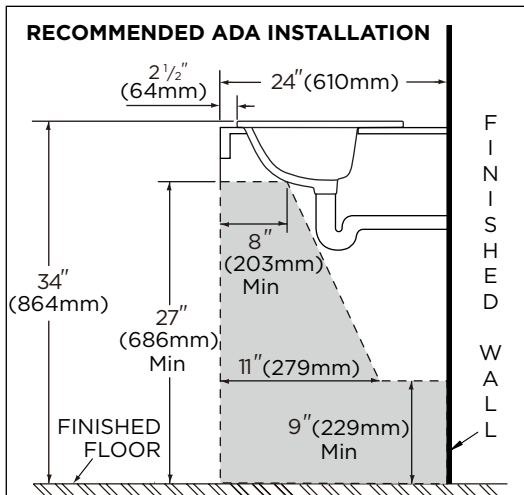

Warranty:

- Limited Lifetime Warranty; Five (5) Year Limited Warranty on other Parts

NOTES: Illustrations may not be drawn to scale.

* Dimensions shown for locations of supply lines and "P" trap are suggested.

IMPORTANT:

Dimensions of fixtures are nominal and may vary within the range of tolerances established by ASME standard A 112.19.2