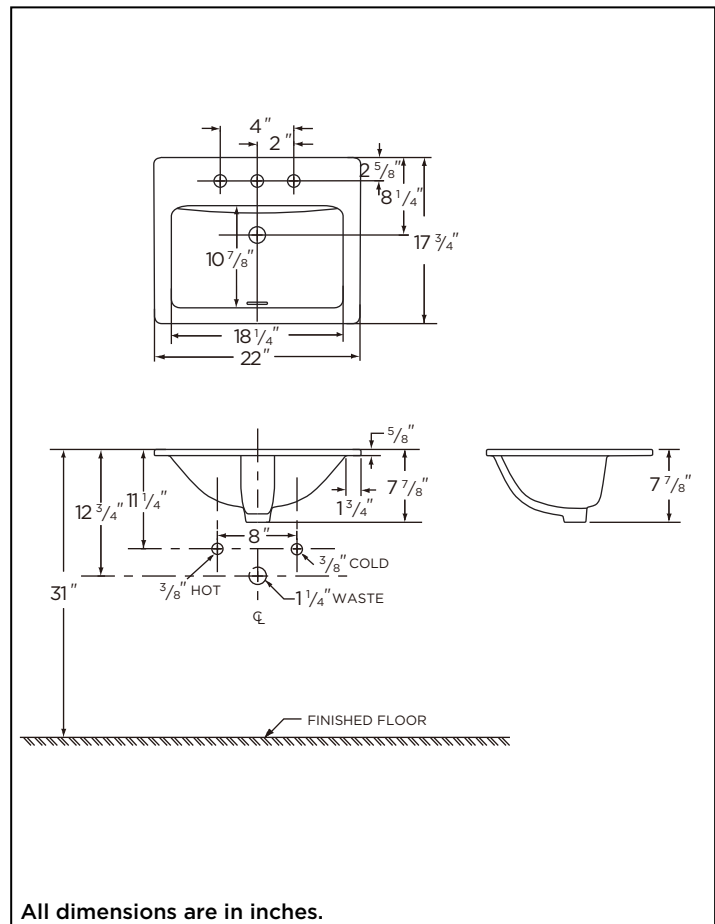

Warranty:

- Limited Lifetime Warranty; Five (5) Year Limited Warranty on other Parts

NOTES: Illustrations may not be drawn to scale.

* Dimensions shown for locations of supply lines and "P" trap are suggested.

IMPORTANT:

Dimensions of fixtures are nominal and may vary within the range of tolerances established by ASME standard A 112.19.2