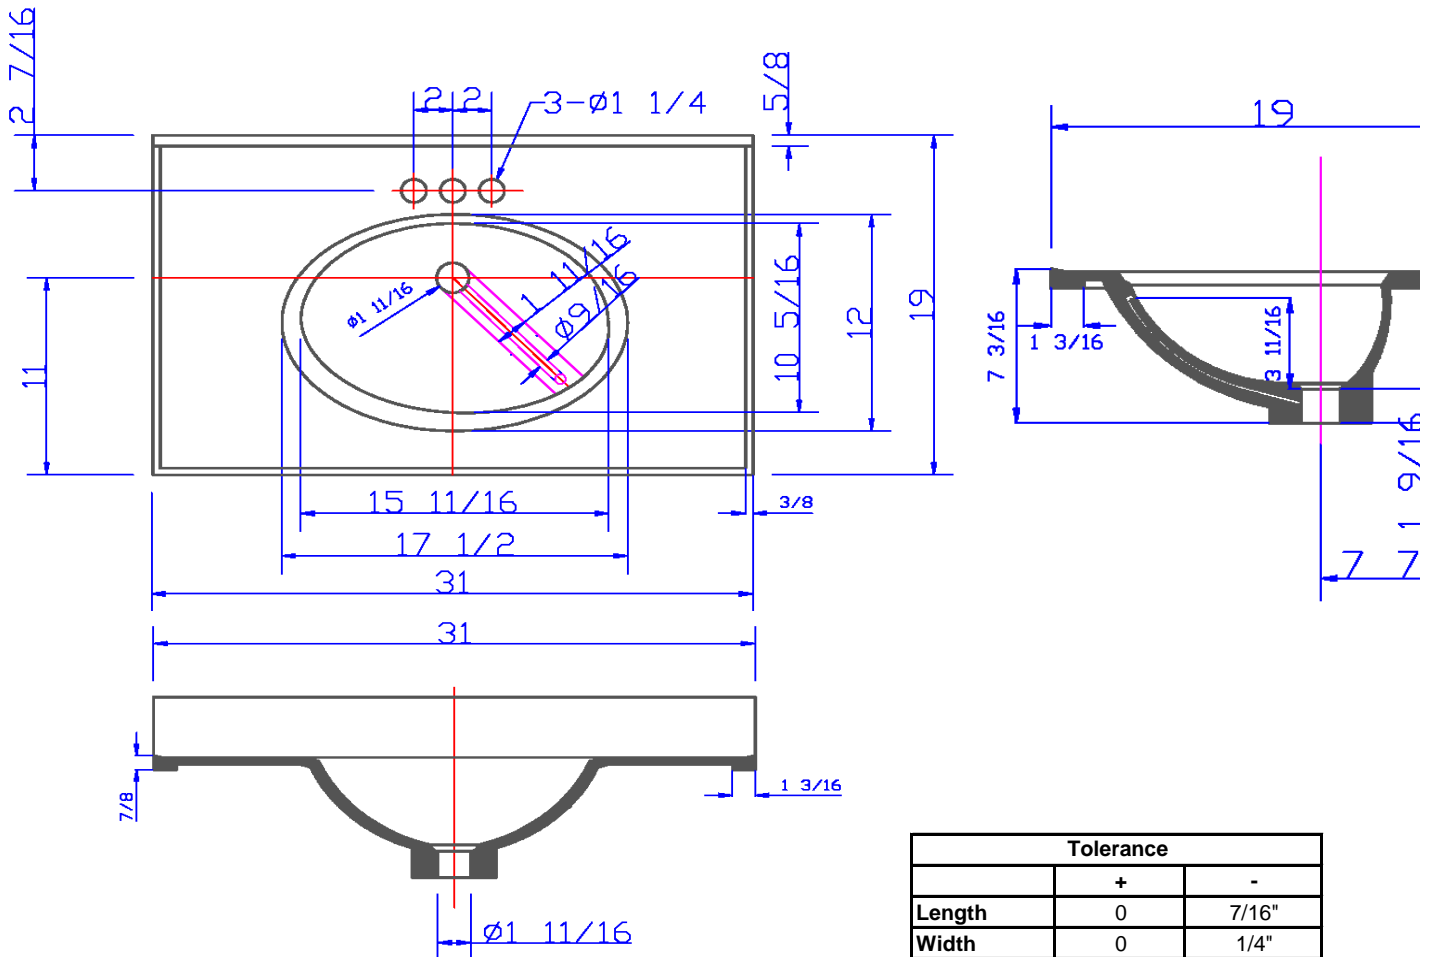

# 31" x 19" Oval Vanity Top

## Specifications

<b>Material Content:</b>	Cultured Marble (Stone filler, Resin and Gel coat)
<b>Back splash:</b>	Integrated, 3-1/2" high, 5/8" thick
<b>Faucet Holes:</b>	3x D1-1/4" holes, 4" center mount
<b>Overflow Hole</b>	with, D 9/16"
<b>Drain Hole</b>	with, D 1 -11/16"
<b>Water Depth</b>	3- 11/16"
<b>Bowl</b>	15- 11/16" width, 10-5/16" depth
<b>Color:</b>	Solid White / White on White / White on Bone

## Dimensions

Tolerance		
	+	-
Length	0	7/16"
Width	0	1/4"
Thickness	1/16"	1/16"

## Order Codes & Finishes/Colors

**View Box    Sleeve Pack**

<b>Solid White</b>	551333	552018
<b>White on white</b>	551069	552802
<b>White on Bone</b>	551119	552323

<b>Type:</b>
<b>Job:</b>
<b>Order Code:</b>
<b>Approvals:</b>