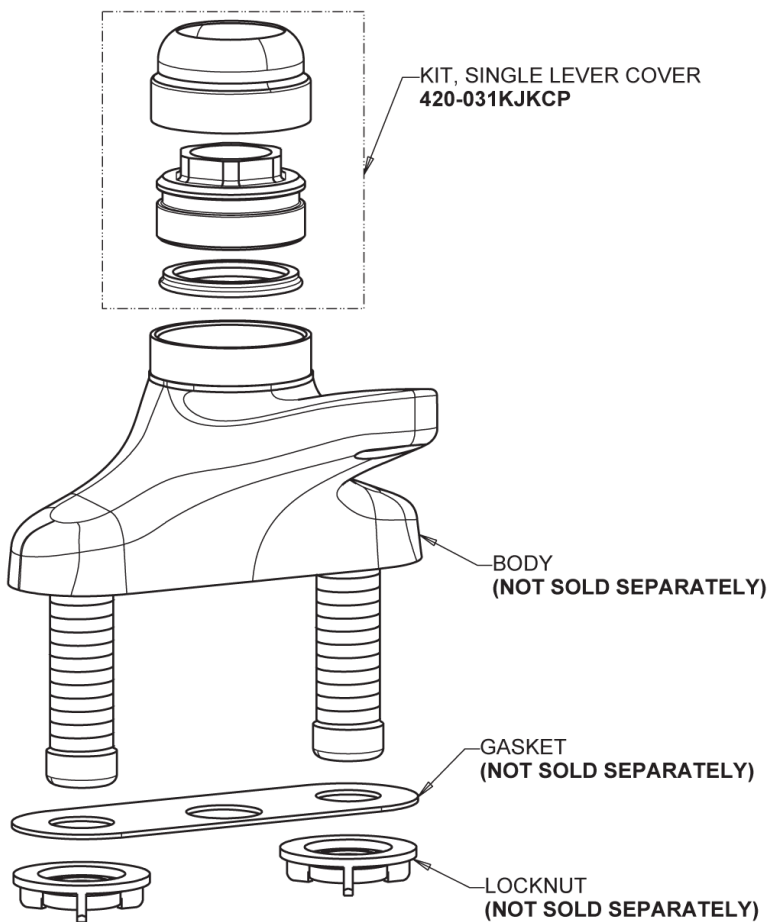

Repair Parts

420-T41E2805ABCP

Single Lever Hot and Cold Water Thermostatic Mixing Sink Faucet

CHICAGO FAUCETS®

Geberit Group

Base for 420-T Series Fittings

Base Parts:

4-1/4" Lever Handle
420-030KJKCP

0.5 GPM (1.9 L/min) Vandal Proof Econo-Flo Non-Aerating
Spray
E2805JKABCP

Ceramic Cartridge, Volume and Temperature Control
420-X41KJKABNF

For Technical Assistance:

Phone: 800-TEC-TRUE (832-8783)

Email: techsupport.us@chicagofaucets.com