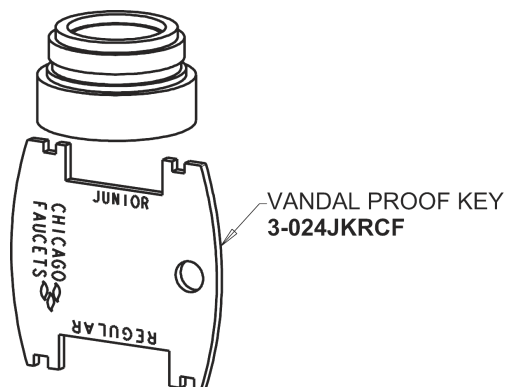

Repair Parts

420-T41E2805ABCP

Single Lever Hot and Cold Water Thermostatic Mixing Sink Faucet

CHICAGO FAUCETS®

Geberit Group

Base for 420-T Series Fittings

Base Parts:

4-1/4" Lever Handle
420-030KJKCP

0.5 GPM (1.9 L/min) Vandal Proof Econo-Flo Non-Aerating
Spray
E2805JKABCP

Ceramic Cartridge, Volume and Temperature Control
420-X41KJKABNF

For Technical Assistance:

Phone: 800-TEC-TRUE (832-8783)

Email: techsupport.us@chicagofaucets.com