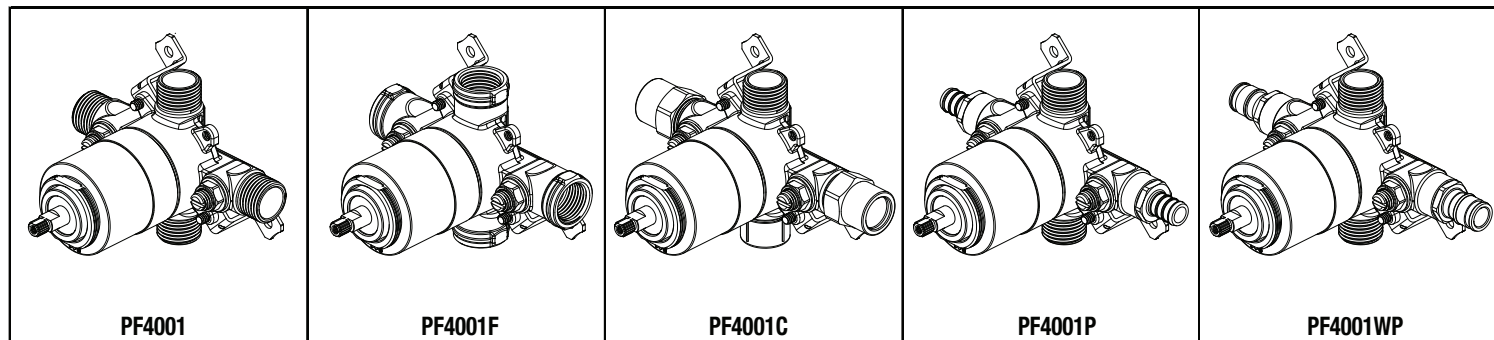

Warranty and Codes

This product comes complete with installation, operating, care and maintenance instructions. This PROFLO faucet carries a limited lifetime warranty when installed in residential applications. The warranty is five years in commercial applications. This product meets: ASME A112.1 8.1.