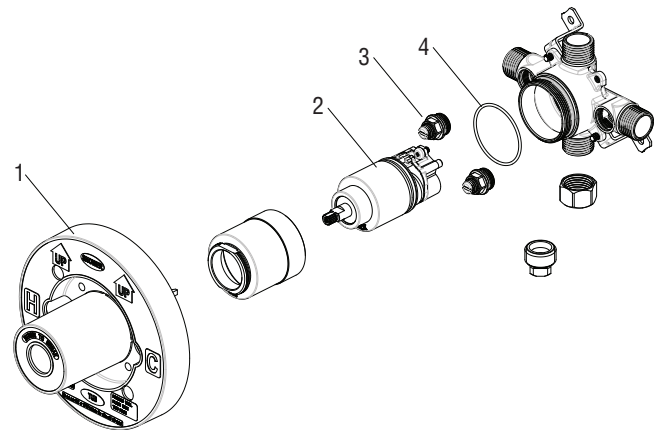

Warranty and Codes

This product comes complete with installation, operating, care and maintenance instructions. This PROFLO faucet carries a limited lifetime warranty when installed in residential applications. The warranty is five years in commercial applications. This product meets: ASME A112.1 8.1.